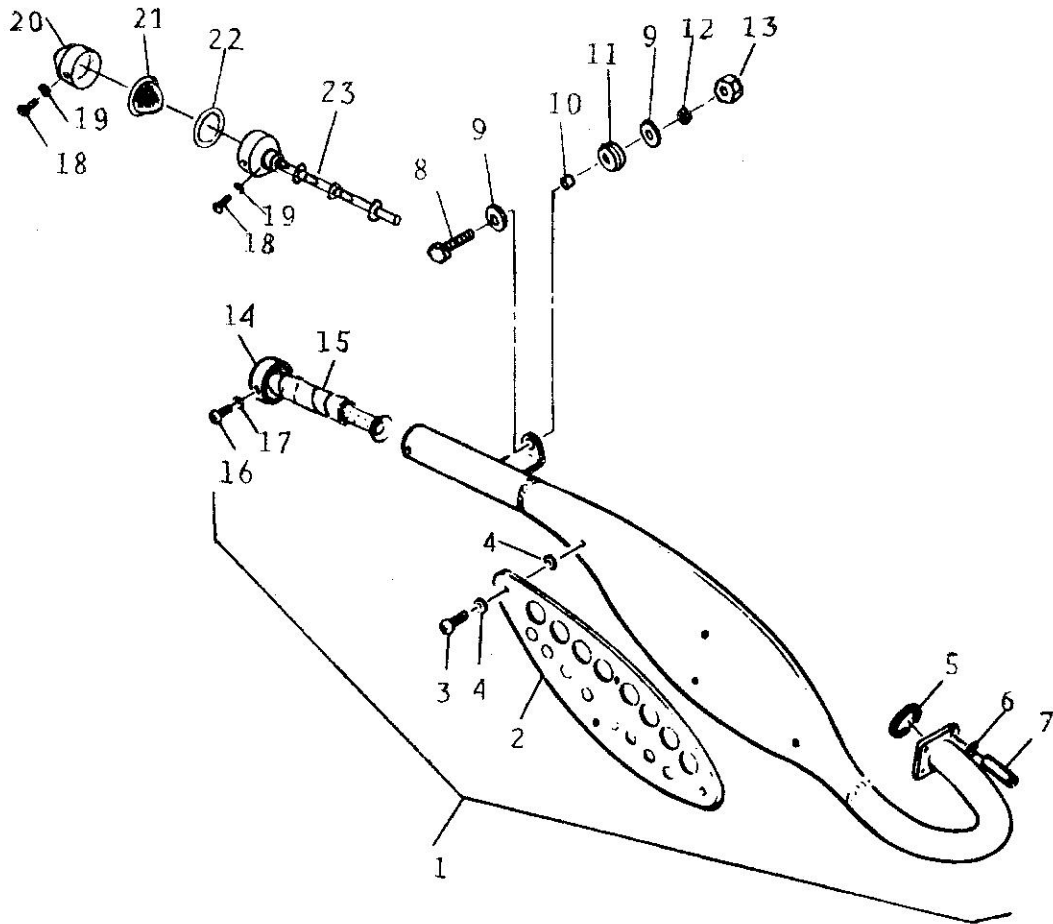

FIG. #12

EXHAUST PIPE ASSEMBLY