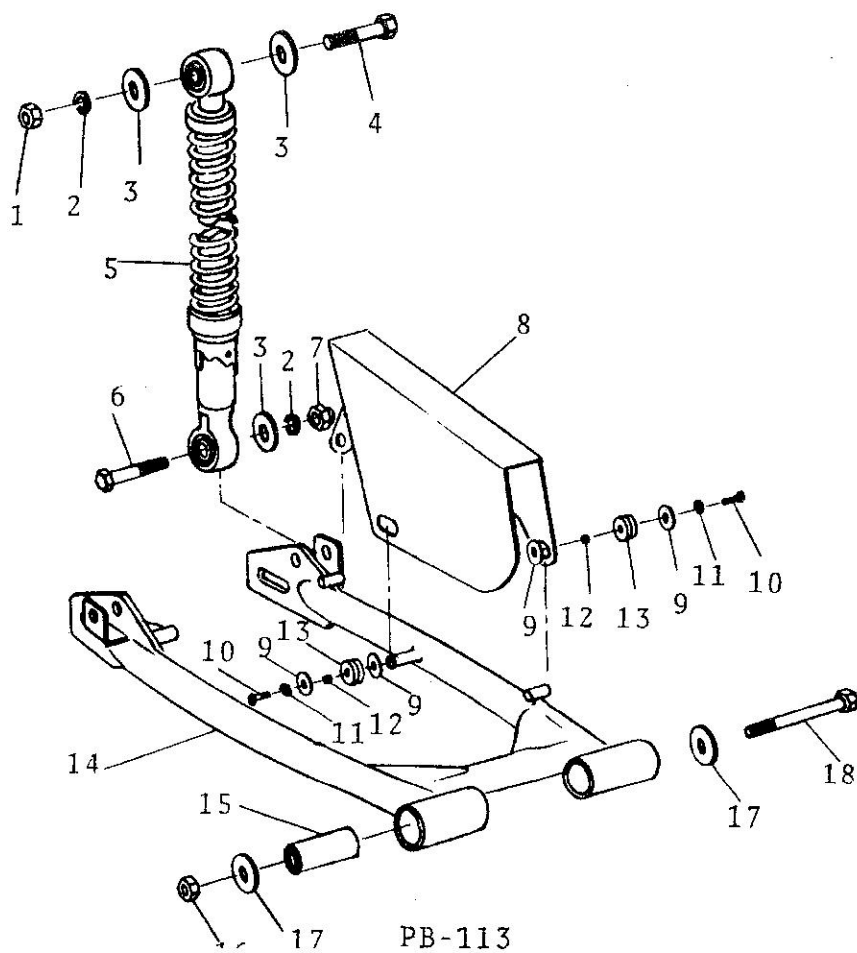

FIG. #7

REAR SHOCK & SWING ARM ASSEMBLY