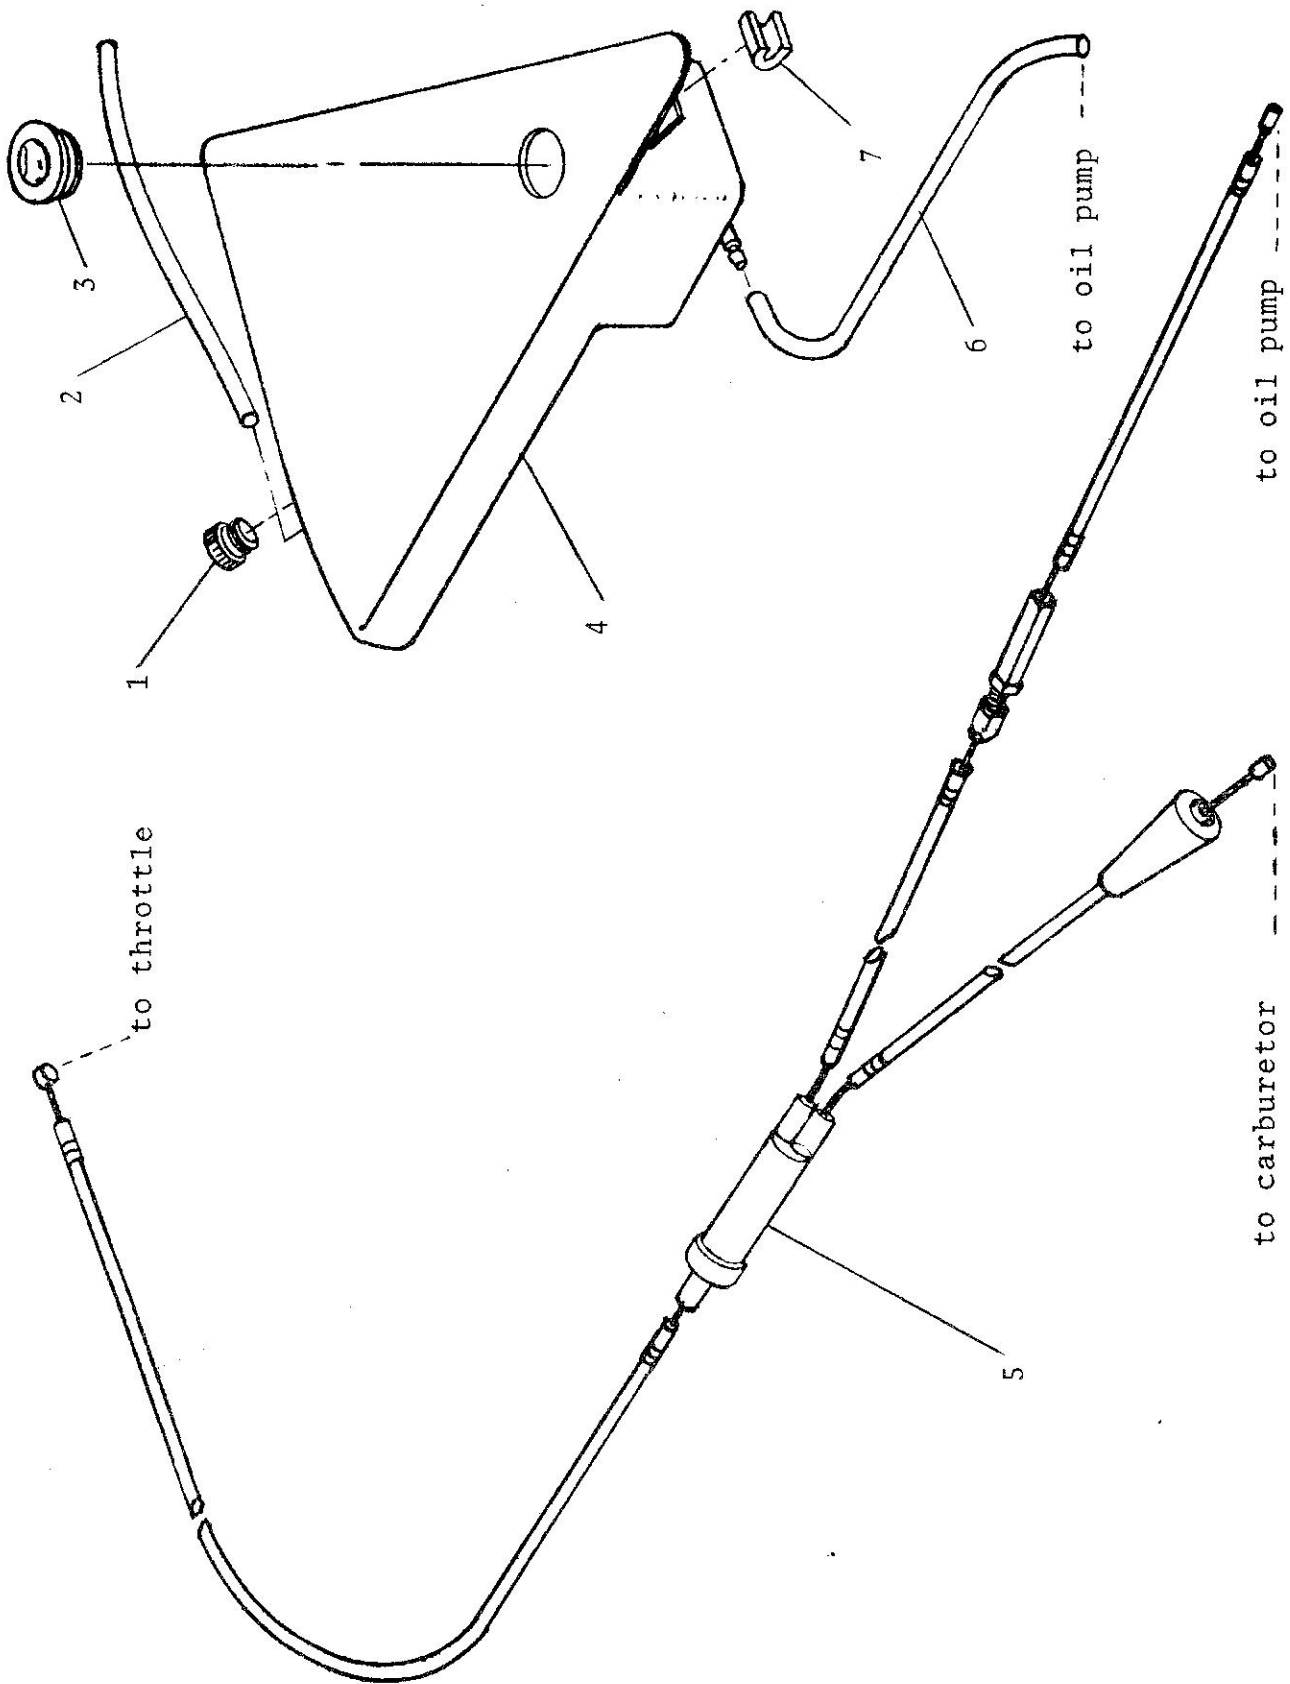

TABLE MODEL ME-100 OIL ASSEMBLY

Fig. & Index No.	Part Number	Units/ Assy	Description	Cost	list price
1	11134113		Oil Cap		
2	12004021		Oil tank vent		
3	11124113		Glass eye		
4	11114113		Oil tank		
5	12014008		Throttle cable oil pump		
6	12004020		Oil line		
7	13004036		Rubber grommet