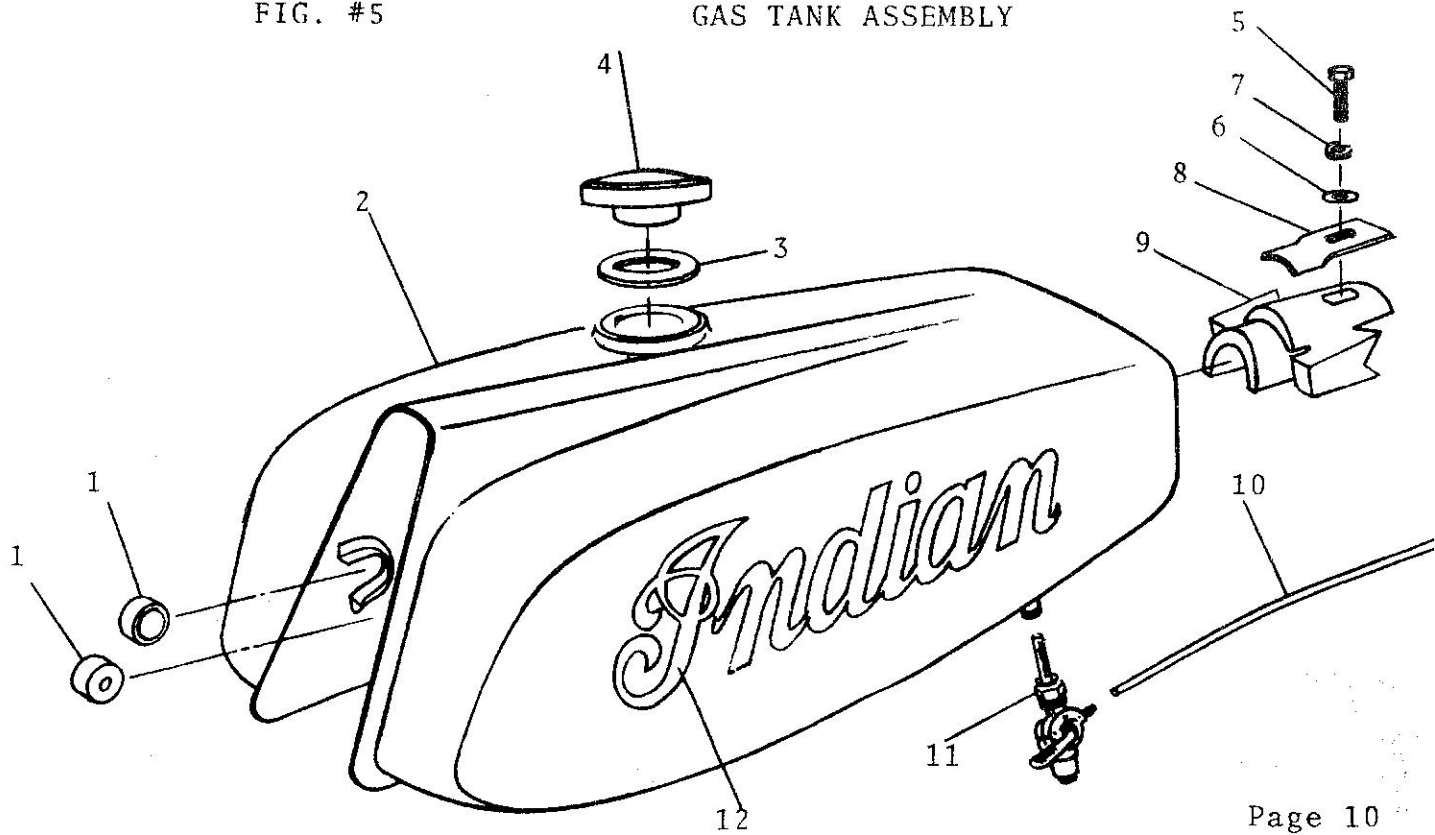

FIG. #6

GAS TANK ASSEMBLY