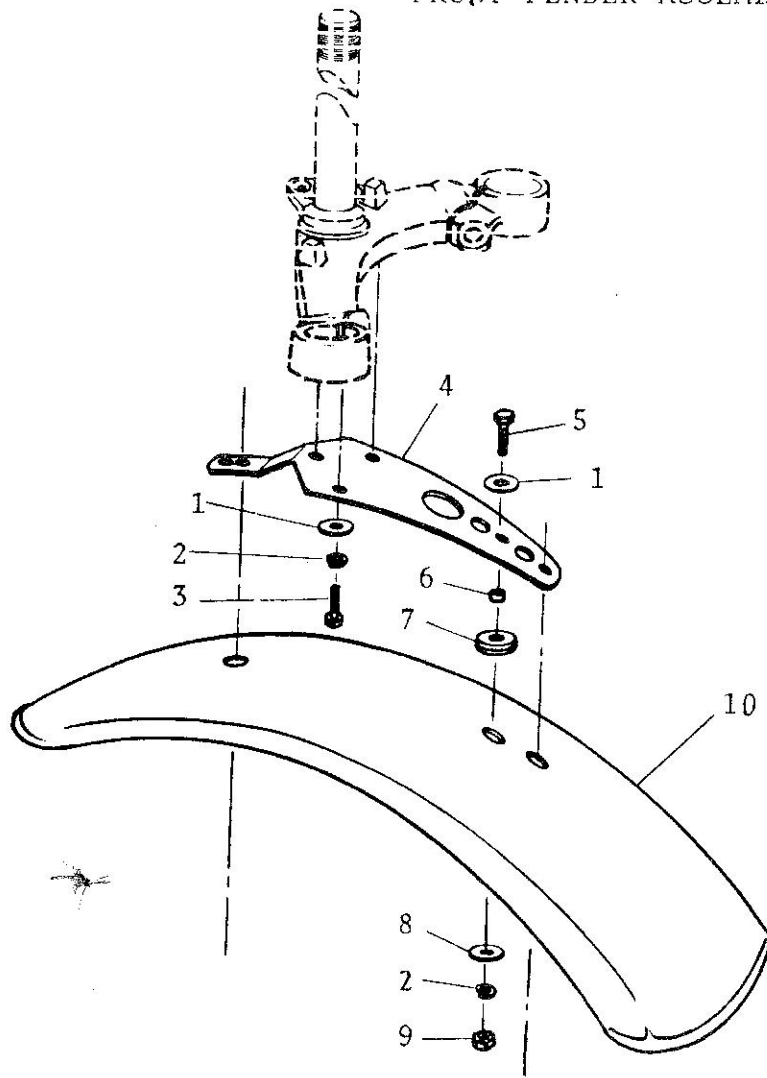

FRONT FENDER ASSEMBLY

FIG. #5