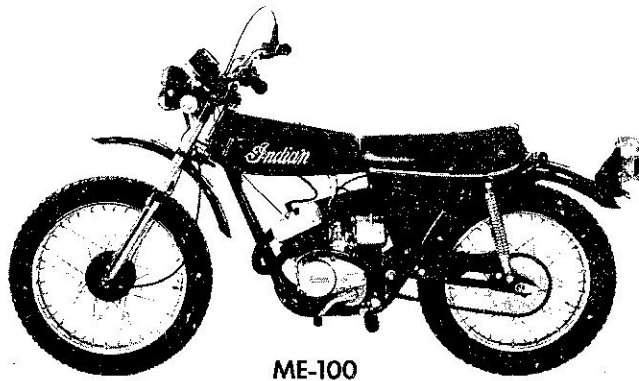

ME-100

ENGINE F-500

BORE & STROKE..... 53MM X 44MM
DISPLACEMENT..... 97cc
HORSE POWER..... 8.5HP @ 7500RPM
IGNITION..... MAGNETO 45W-6V
IGNITION TIMING... 2.6MM B.T.D.C.
POINT GAP..... .012 TO .015
CARBURETOR..... MIKUNI-20MM
TRANSMISSION..... 5 SPEED
OIL CAPACITY..... 20 OZ.

FRAME

WHEELBASE..... 50"
DRY WEIGHT..... 175 POUNDS
FRONT FORKS..... HYDRAULIC
FORK OIL CAPACITY..... 4 3/4 OZ.
REAR SHOCKS..... HYDRAULIC
FUEL TANK CAPACITY.... 1.6 GALLON
FRONT TIRE..... 3:00 X 19"
REAR TIRE..... 3:50 X 17"
GROUND CLEARANCE..... 8 1/2"