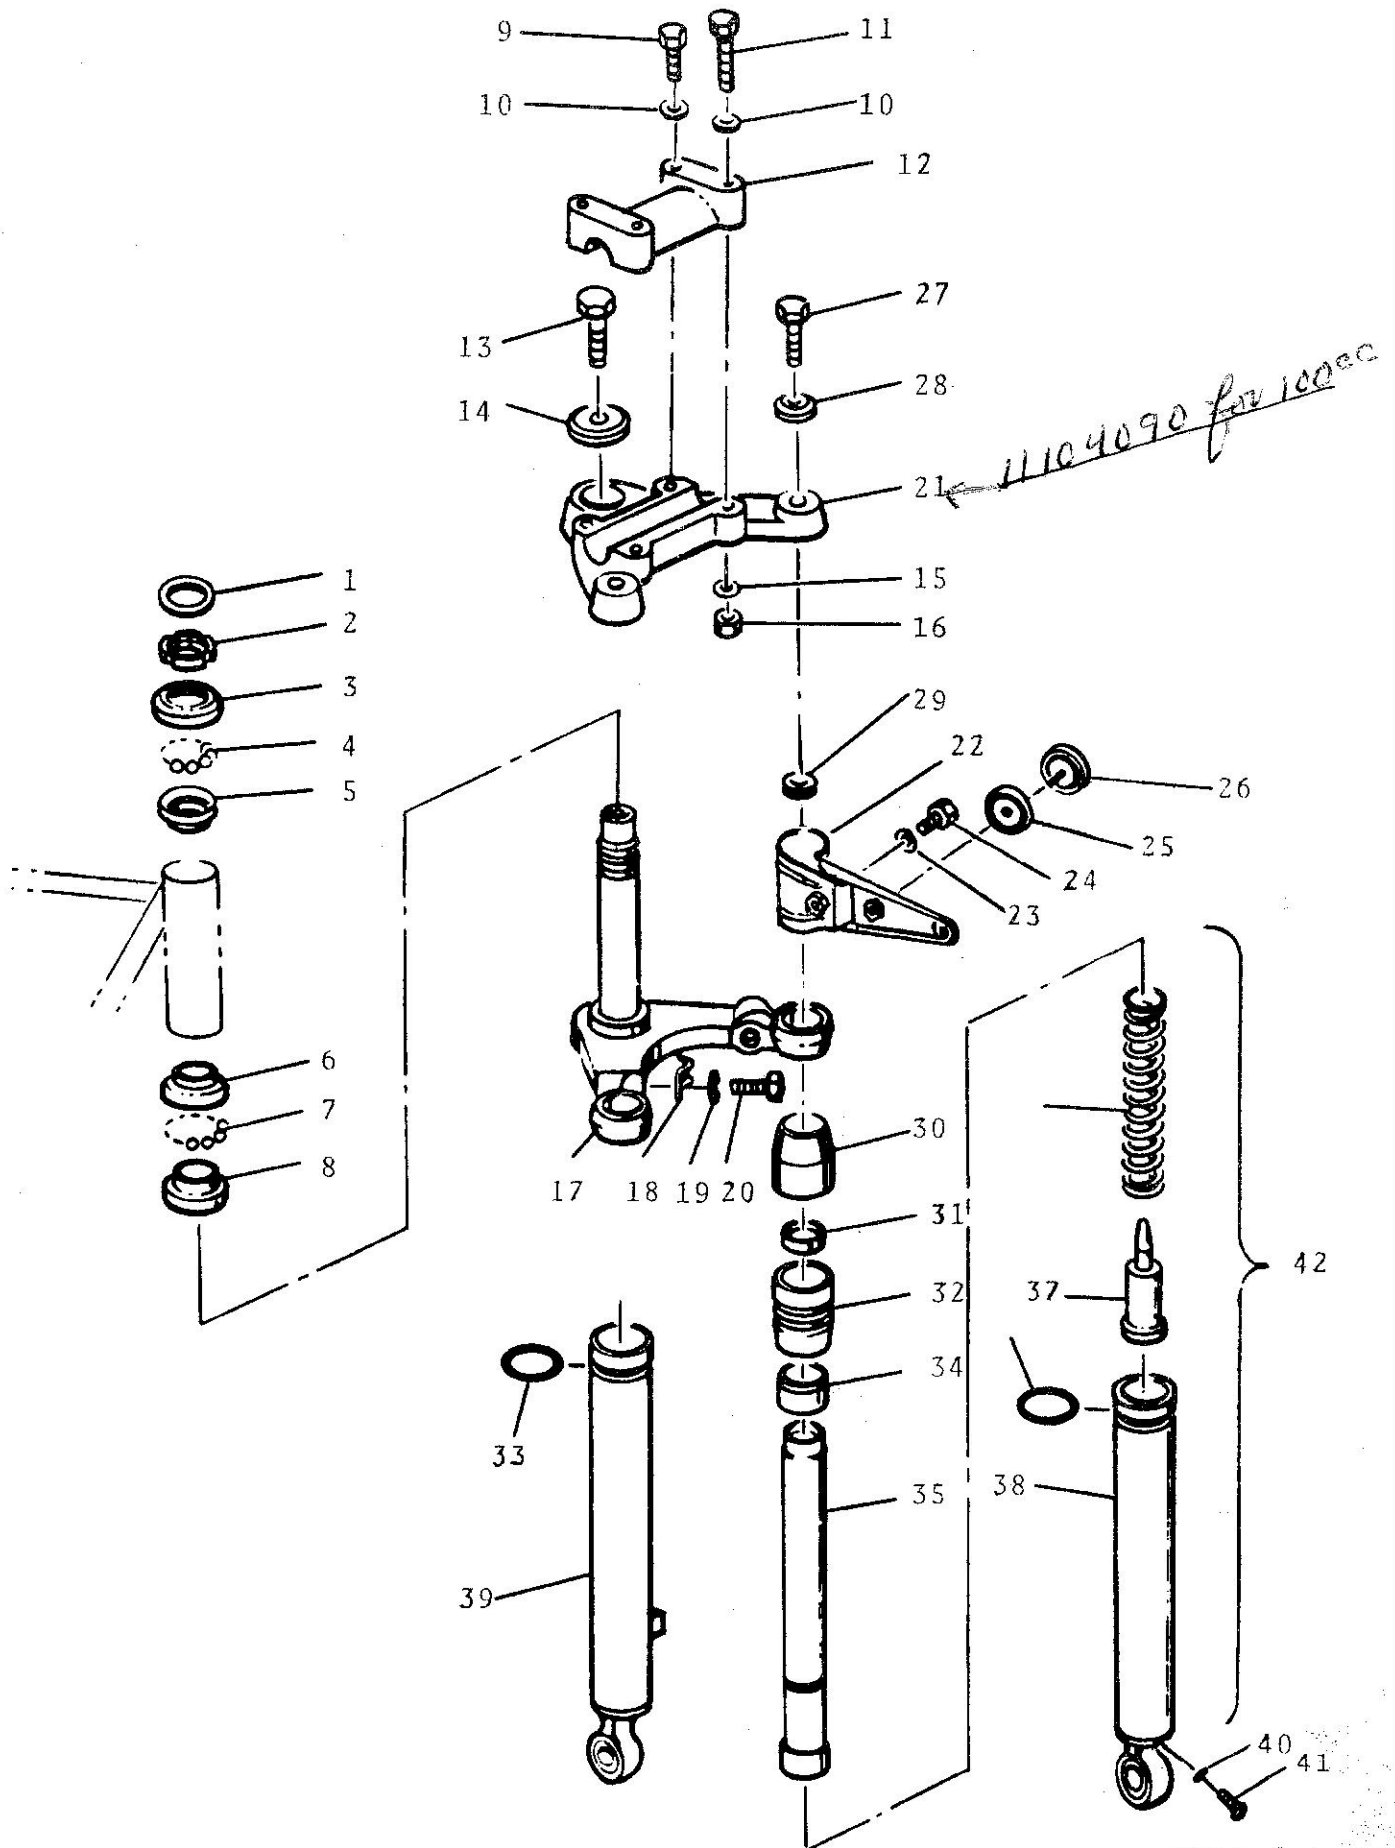

FIG. #2

FRONT FORK ASSEMBLY

Index No.	Part Number	Units/ Assy	Description	Cost	list price
1	11101092	AS	SHIM		
		REQD			
2	74-0184	1	LOCK NUT		
3	74-0185	1	BEARING RACE TOP UPPER		
4	74-0187	23	BEARINGS		
5	74-0186	1	BEARING RACE TOP LOWER		
6	74-0189	1	BEARING RACE BOTTOM UPPER		
7	74-0188	18	BALL BEARINGS		
8	74-0190	1	BEARING RACE BOTTOM LOWER		
9	74-0182	2	BOLT, 8X35MM		
10	11104089	4	FLAT WASHER 9MM		
11	74-0182/1	2	BOLT, 8X60MM		
12	74-0181	1	HANDLEBAR CLAMP		
13	11104083	1	BOLT, 10X13MM		
14	74-0179	1	WASHER, 10X33MM		
15	74-0183	2	LOCK WASHER, 8MM		
16	11104088	2	NUT, 8MM		
17	11104094	1	TRIPLE CLAMP		
18	74-0194	1	CABLE GUIDE		
19	74-0193	2	LOCK WASHER, 10MM		
20	74-0192	2	BOLT, 10MM		
21	11104090	1	TOP CROWN		
22	11104275	2	HEADLIGHT MOUNT BRACKET		
23	74-0128	2	FLAT WASHER, 6MM		
24	11104277	2	BOLT, 6X22MM		
25	11104279	2	GASKET, REFLECTOR		
26	11104278	2	REFLECTOR, AMBER		
27	74-0176	2	BOLT, 10X37MM		
28	74-0177	2	WASHER, 10X29MM		
29	74-0201	2	RUBBER GROMMET, 12X10X22MM		
30	11104070	2	DUST COVER		
31	11104075	2	FORK SEAL		
32	11104074	2	FORK NUT		
33	11104076	2	"O" RING		
34	11104077	2	SLIDER		
35	11104069	2	INNER FORK TUBE 26 INCH OVERALL		
35	13004008	2	INNER FORK TUBE 27 INCH OVERALL		
36	11104078	2	SPRING		
37	11104079	2	DAMPING ROD		
38	11104082	1	LEFT HAND LOWER FORK LEG		
39	11104068	1	RIGHT HAND LOWER FORK LEG		
40	74-0209	2	"O" RING, 2MM		
41	74-0210	2	SCREW, 2X6MM		
42	11104066	1	RIGHT HAND FORK ASSEMBLY ME-74 & 76		
42	13004006	1	RIGHT HAND FORK ASSEMBLY ME-100 & 125		
42	11104067	1	LEFT HAND FORK ASSEMBLY ME-74 & 76		
42	13004007	1	LEFT HAND FORK ASSEMBLY ME-100 & 125		

FIG. #2

FRONT FORK ASSEMBLY