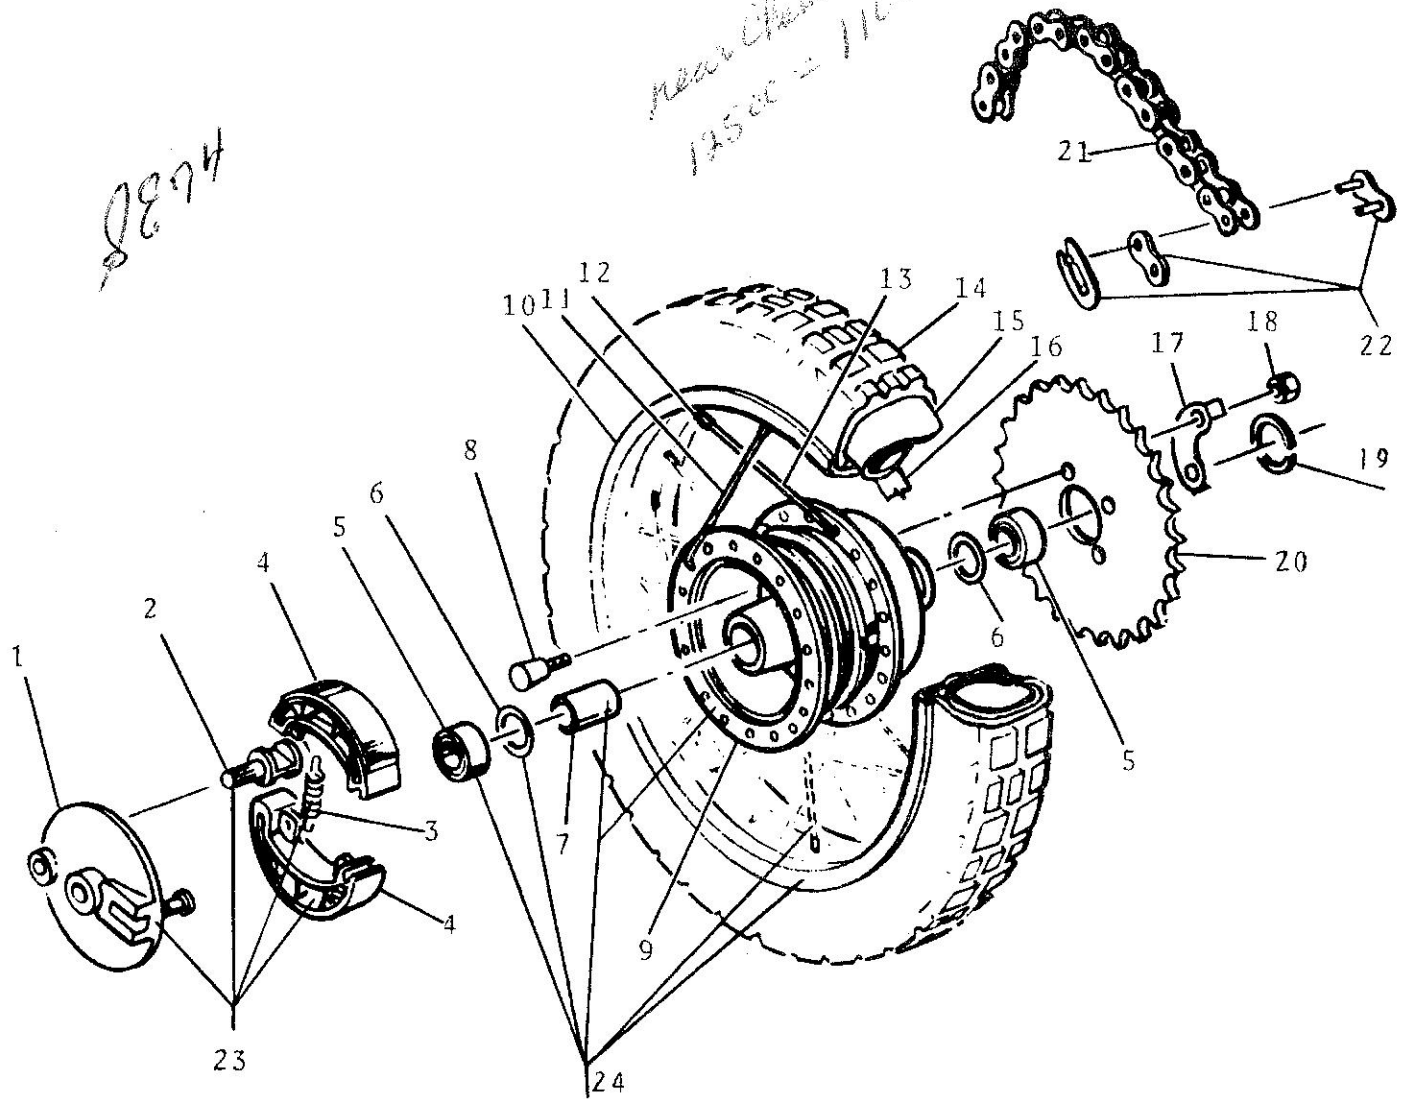

FIG. #9

REAR WHEEL ASSEMBLY

Index No.	Part Number	Units/ Assy	Description	Cost	list price
1	74-0101	1	BACKING PLATE		
2	74-0088	1	BRAKE CAM		
3	74-0080	2	SPRING		
4	74-0079	1	SHOES		
		set			
5	74-0073	2	WHEEL BEARINGS		
6	74-0074	2	SHIM		
7	74-0075	1	BEARING SPACER		
8	74-0071	4	CUSH DRIVE BOLT		
9	74-0092	1	REAR HUB BODY		
10	11104153	1	17" RIM		
11	11104156	18	OUTER SPOKE		
12	74-0091	36	NIPPLE		
13	11104155	18	INNER SPOKE		
14	350X17	1	TIRE, TRIALS		
15	350X17	1	TUBE		
16	11104154	1	RIM STRAP		
17	74-0076	2	LOCK TAB		
18	74-0072	4	SPROCKET NUT		
19	74-0077	1	SNAP RING		
20	740070138	1	38T STD ME-74, 76, & 125		
20	740070134	1	34T		
20	740070136	1	36T		
20	740070140	1	40T		
20	740070145	1	45T		
20	740070148	1	48T		
20	740070150	1	50T STD ME-100		
21	11004006	1	420 CHAIN ME-74		
21	11104256	1	420 CHAIN ME-76		
21	12004006	1	420 CHAIN ME-100		
21	13004015	1	420 CHAIN ME-125		
22	420/1	1	MASTER LINK		
22	428/1	1	MASTER LINK		
23	11104040	1	BACK PLATE ASSEMBLY		
24	11104152	1	REAR WHEEL ASSEMBLY		
			<u>TORQUE ROD ASSEMBLY</u>		
25	11104166	1	BOLT		
26	11104295	1	LOCK WASHER		
27	11104167	4	FLAT WASHER		
28	11104162	1	BACKING PLATE FLOATING		
29	11104163	1	BUSHING		
30	11104164	1	TORQUE ROD		
31	11104165	1	BOLT		
32	11104171	1	PIN		
33	11104170	2	RUBBER GROMMET		
34	11104169	1	COTTER PIN		

FIG. #9

REAR WHEEL ASSEMBLY

0894

*rear chain
135cc = 116 links*