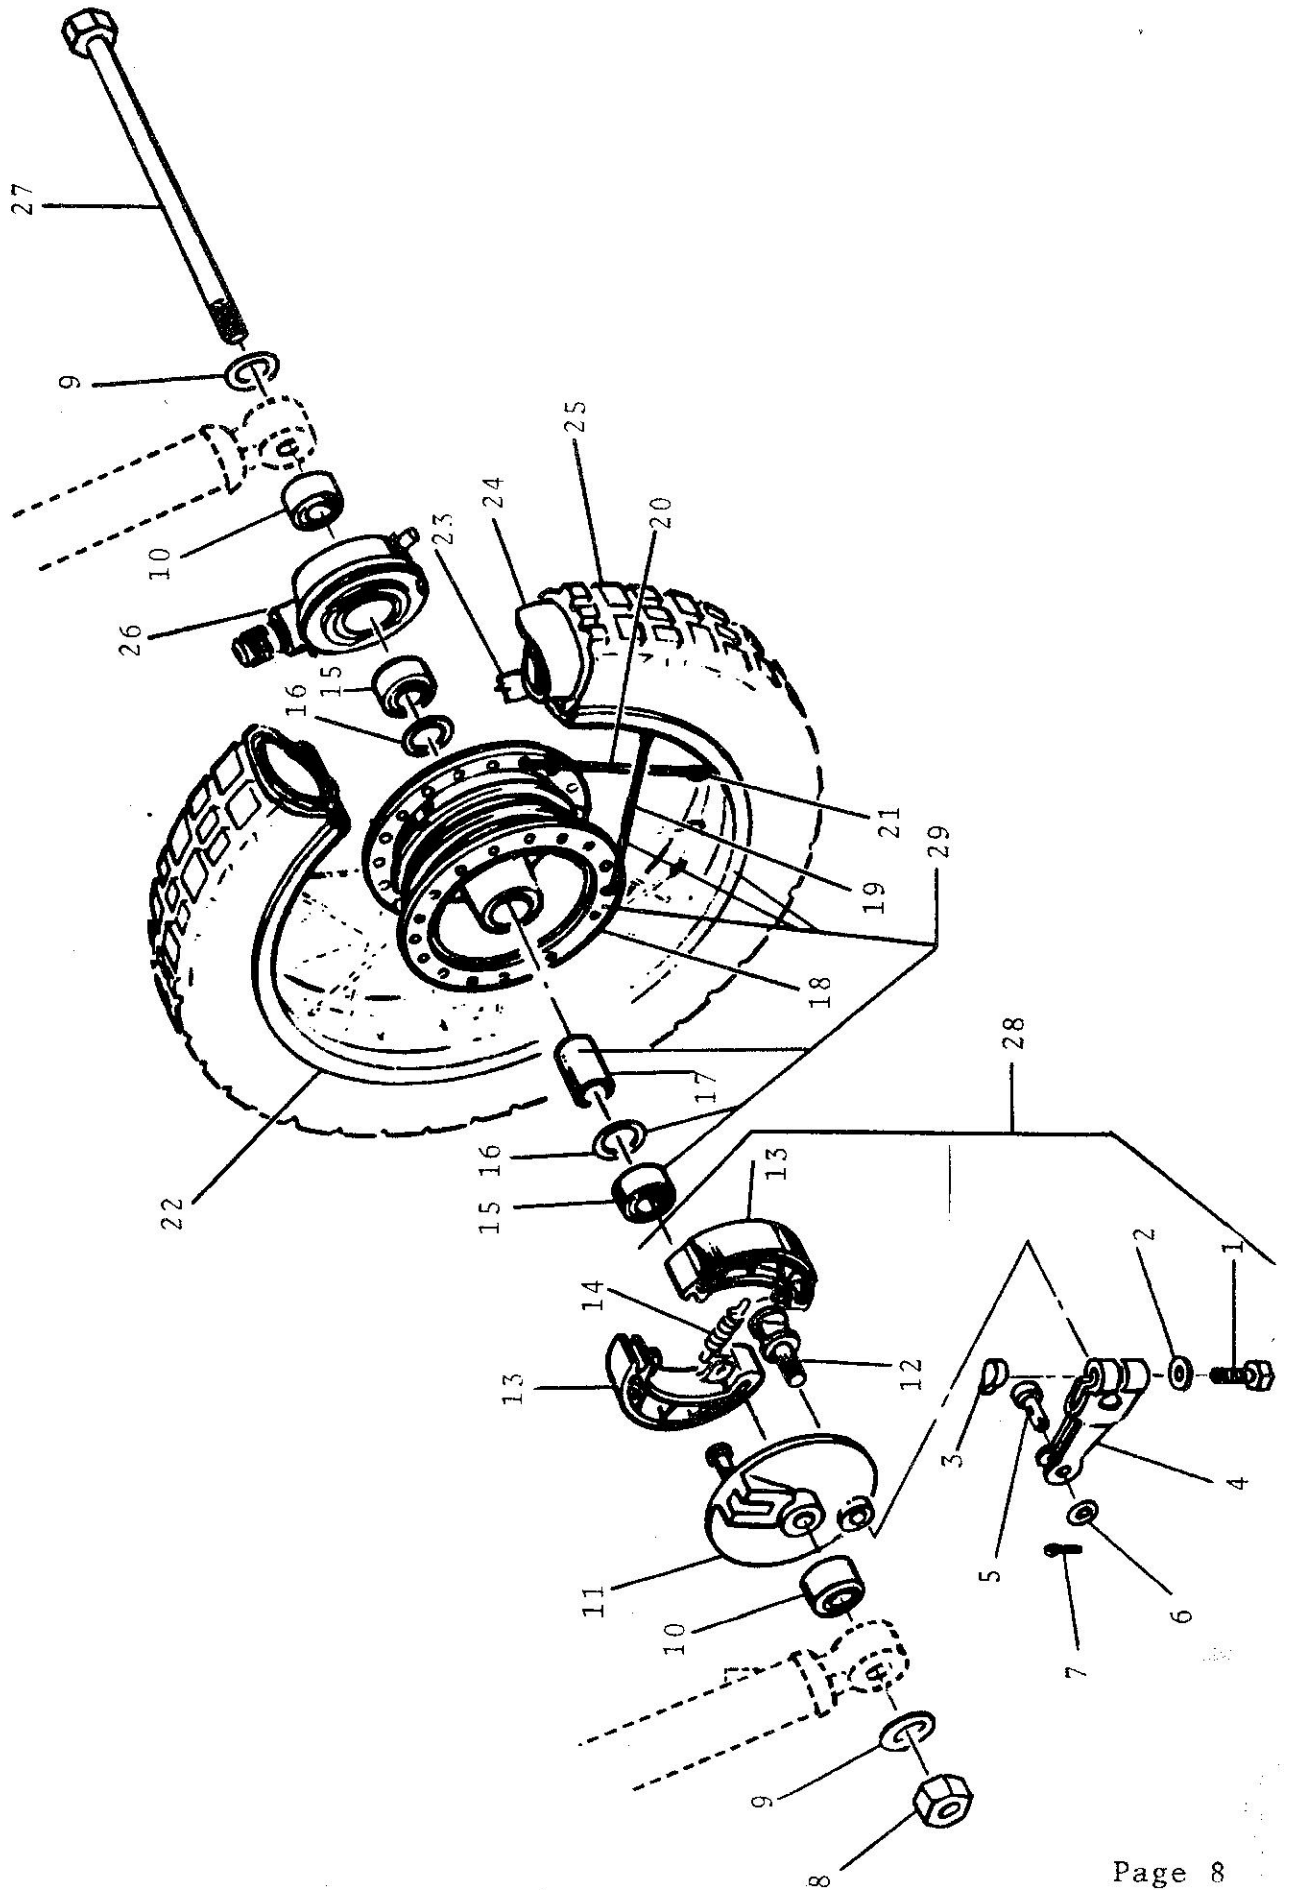

FIG. #3

FRONT WHEEL ASSEMBLY

Index No.	Part Number	Units/ Assy	Description	Cost	list price
1	74-0082	1	BOLT, 6X28MM		
2	74-0084	1	FLAT WASHER, 6MM		
3	74-0083	1	NUT, 6MM		
4	74-0081	1	BRAKE ARM		
5	74-0085	1	CLEVIS PIN		
6	74-0086	1	FLAT WASHER, 10MM		
7	74-0222	1	COTTER PIN, 1/16X1"		
8	74-0062	1	AXLE NUT, 15MM		
9	74-0063	2	FLAT WASHER, 15MM		
10	74-0099	2	RIGHT & LEFT HAND SPACER		
11	74-0101	1	BACKING PLATE		
12	74-0088	1	BRAKE CAM		
13	74-0079	1	BRAKE SHOES		
		set			
14	74-0080	2	BRAKE SHOE SPRINGS		
15	74-0073	2	WHEEL BEARING		
16	74-0074	2	SHIM, FOR BEARINGS		
17	74-0102	1	BEARING SPACER		
18	74-0106	1	FRONT HUB		
19	11104029	18	OUTER SPOKE 18"		
19	13004004	18	OUTER SPOKE 19"		
20	11104028	18	INNER SPOKE 18"		
20	13004003	18	INNER SPOKE 19"		
21	74-0091	36	NIPPLES		
22	11104027-	1	FRONT RIM 18"		
22	13004002-	1	FRONT RIM 19"		
23	11104034	1	RIM STRAP 18"		
23	13004005	1	RIM STRAP 19"		
24	300X18TU	1	FRONT TUBE 18"		
24	300X19TU	1	FRONT TUBE 19"		
25	300X18T	1	FRONT TIRE 18"		
25	300X19T	1	FRONT TIRE 19"		
26	11105034	1	SPEEDOMETER GEAR		
27	11104050	1	FRONT AXLE		
28	11104040	1	BACKING PLATE ASSEMBLY		
29	11104026-	1	FRONT WHEEL ASSEMBLY 18"		
29	13004001-	1	FRONT WHEEL ASSEMBLY 19"		

FIG. #4

FIG. #3

FRONT WHEEL ASSEMBLY