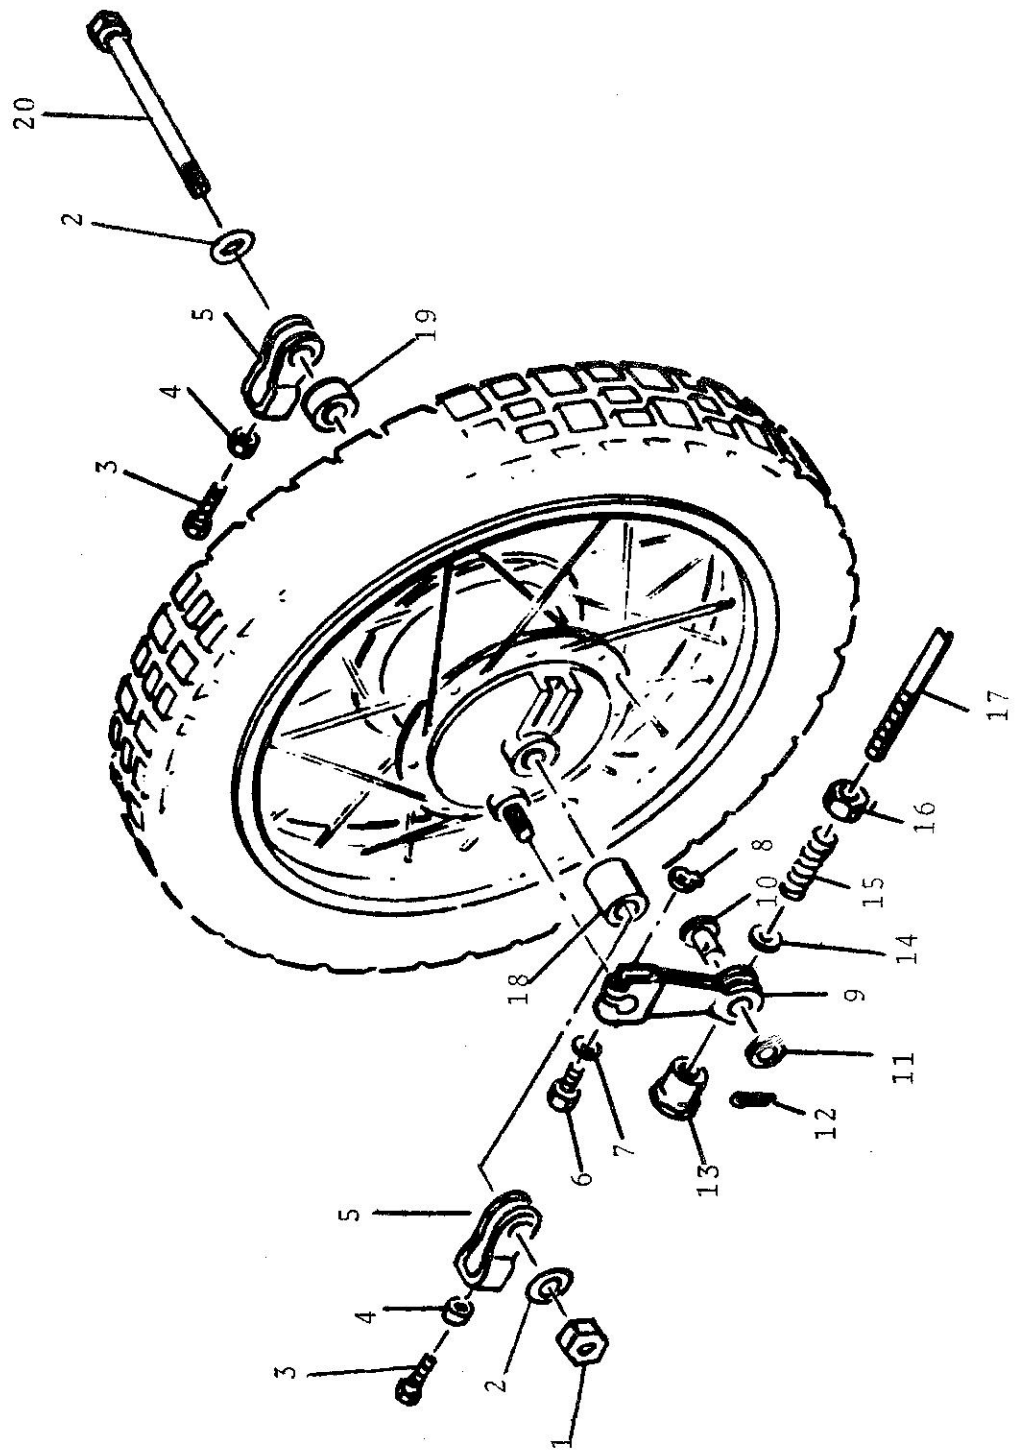

## CHAIN ADJ. &amp; REAR BRAKE ROD ASSEMBLY

Index No.	Part Number	Units/ Assy	Description	Cost	list price
1	74-0062	1	AXLE NUT, 15MM		
2	74-0063	2	FLAT WASHER, 15MM		
3	74-0068	2	BOLT, 6X37MM		
4	74-0069	2	NUT, 6MM		
5	74-0067	2	CHAIN TENSIONER		
6	74-0082	1	BOLT, 6X28MM		
7	74-0084	1	FLAT WASHER, 6MM		
8	74-0083	1	NUT, 6MM		
9	74-0081	1	BRAKE ARM		
10	74-0085	1	CLEVIS PIN		
11	74-0086	1	FLAT WASHER, 10MM		
12	74-0222	1	COTTER PIN, 1/16X1"		
13	74-0220	1	ADJUSTING NUT		
14	74-0128	1	FLAT WASHER		
15	74-0216	1	SPRING		
16	74-0219	1	NUT, 6MM		
17	11104183	1	BRAKE ROD		
18	74-0065	1	RIGHT HAND SPACER		
19	74-0064	1	LEFT HAND SPACER		
20	74-0066	1	REAR AXLE		