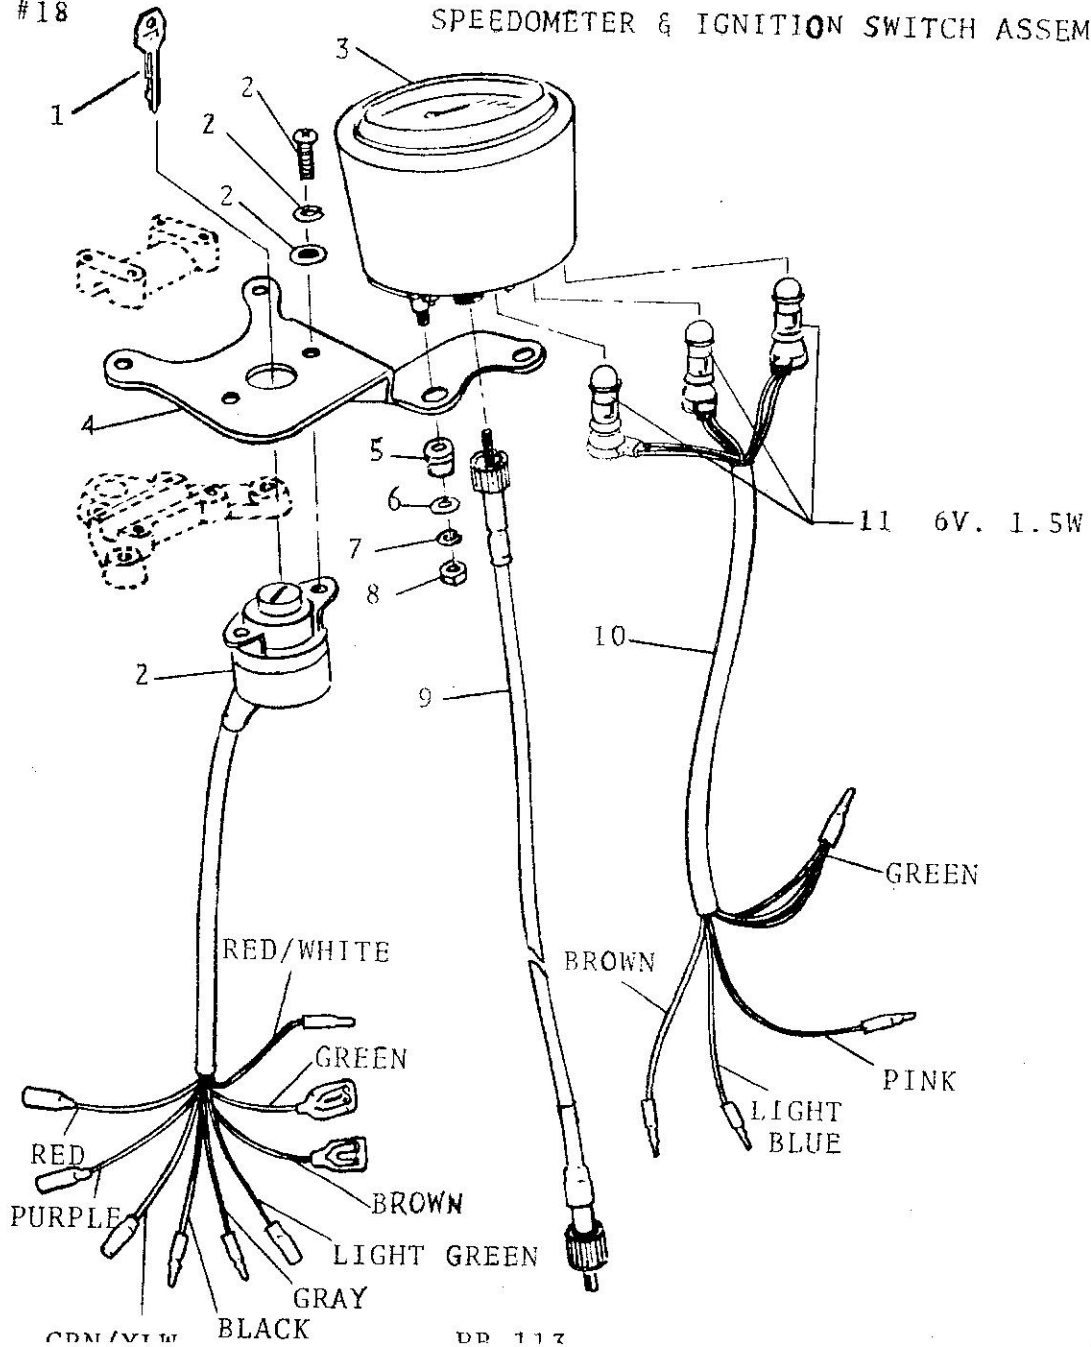

## HIGH/LOW BEAM SWITCH ASSEMBLY

Index No.	Part Number	Units/ Assy	Description	Cost	list price
1	11105011	1	HIGH/LOW SWITCH		
2	11104283	2	SCREW, 4X24MM		
3	74-0158	2	CABLE TIE		
4	11105059	1	PLUG		
<hr/>					
	<u>FIG. #18</u>		<u>SPEEDOMETER &amp; IGNITION SWITCH ASSY.</u>		
1	11105018	2	KEY #3533		
1	11105019	2	KEY # (SPECIFY NO. ON IGNITION SWITCH)		
1	11105020	2	KEY # (SPECIFY NO. ON IGNITION SWITCH)		
1	11105021	2	KEY # (SPECIFY NO. ON IGNITION SWITCH)		
2	11105017	1	IGNITION SWITCH COMP.		
3	11105030	1	SPEEDOMETER BODY		
4	11105032	1	MOUNTING BRACKET		
5	11105033	2	RUBBER GROMMET		
6	11104061	2	FLAT WASHER, 6MM		
7	74-0020	2	LOCK WASHER, 6MM		
8	74-0130	2	NUT, 6MM		
9	11105031	1	CABLE		
10	11105012	1	WIRING HARNESS		
11	11105013	3	INDICATOR BULB, 6V 15W		

FIG. #17

HIGH/LOW BEAM SWITCH ASSEMBLY

FIG. #18

SPEEDOMETER & IGNITION SWITCH ASSEMBLY

FIG. #19

## ELECTRICAL SYSTEM

Index No.	Part Number	Units/ Assy	Description	Cost	list price
1	74-0163	1	BATTERY STRAP		
2	11105058	1	BATTERY		
3	74-0164	1	OVERFLOW TUBE		
4	74-0260	1	FUSE, 10 AMP		
5	11105010	1	FULL WAVE RECTIFIER		
6	11104013	1	NUT, 6MM		
7	74-0020	7	LOCK WASHER		
8	11104060	3	FLAT WASHER, 6X18MM		
9	74-0128	4	FLAT WASHER, 6MM		
10	74-0127	4	BOLT, 6X17MM		
11	74-0148	1	SPRING		
12	11105054	1	SWITCH		
13	74-0158	4	TIE WRAP		
14	11105016	1	RUBBER BOOT, BATTERY SIDE		
15	11105015	1	RUBBER BOOT, ENGINE SIDE		
16	11105014	1	MAIN WIRING HARNESS		
17	23001104	1	SPARK PLUG CAP		
18	23001168	1	COIL		
19	11105008	1	FLASHER UNIT		
20	11105009	1	HORN		
21	11104223	1	THROTTLE CABLE GUIDE		
22	74-0141	2	SCREW		