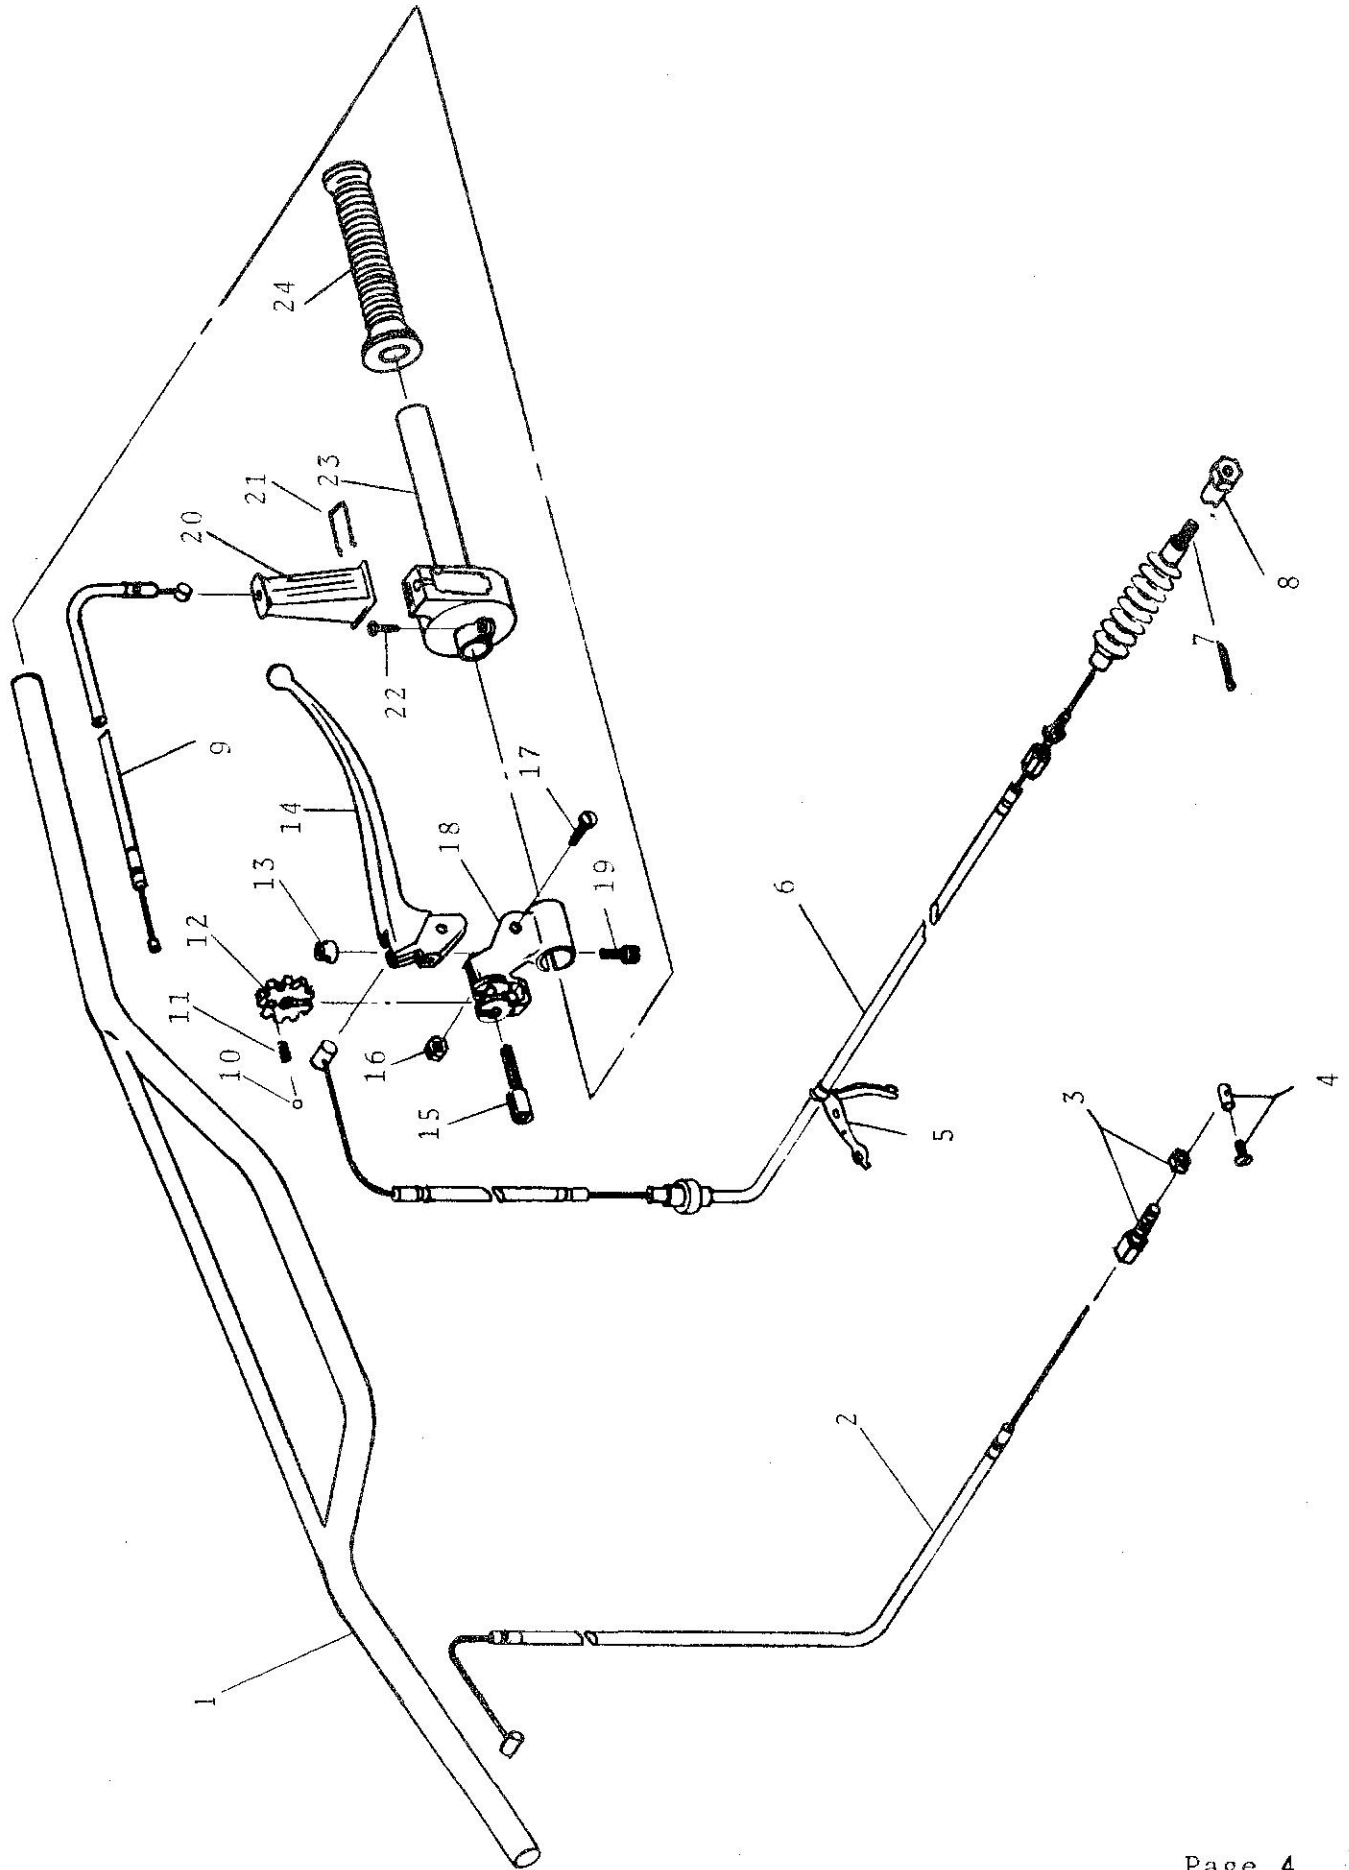

## HANDLEBAR ASSEMBLY

Index No.	Part Number	Units/ Assy	Description	Cost	list price
1	11104001	1	HANDLEBAR		
2	12004009	1	CLUTCH CABLE ME-100		
2	11104020	1	CLUTCH CABLE ME-74, 76, 125		
3	11104022	1	CLUTCH CABLE ADJUSTER		
4	11104021	1	CLUTCH CABLE CLAMP		
5	74-0158	1	CABLE TIE		
6	11104023	1	FRONT BRAKE CABLE		
7	74-0222	1	COTTER PIN		
8	74-0220	1	ADJUSTING NUT		
9	13004028	1	THROTTLE CABLE ME-125		
9	12004008	1	THROTTLE CABLE ME-100		
9	11104019	1	THROTTLE CABLE ME-76 & 74		
10	74-0187	2	BALL 3/16 CABLE ADJUSTER		
11	11104017	2	SPRING		
12	11104015	2	ADJUSTING NUT		
13	11104013	2	NUT, 6MM		
14	11104003	1	BRAKE LEVER, RIGHT SIDE		
14	11104004	1	CLUTCH LEVER, LEFT SIDE		
15	11104014	2	CABLE, ADJUSTER		
16	11104011	2	NUT, 7MM		
17	11104012	2	BOLT, 7X17MM		
18	11104008	1	CLUTCH LEVER BRACKET, LEFT SIDE		
18	11104009	1	BRAKE LEVER BRACKET, RIGHT SIDE		
19	11104012	2	ALLEN BOLT, 6X15MM		
20	11104018	1	THROTTLE CABLE BOOT		
21	11104024	1	CLIP		
22	11104007	1	SCREW, 6X17MM		
23	11104006	1	THROTTLE ASSEMBLY		
24	11104002	1	LEFT HAND GRIP		
24	11104003	1	RIGHT HAND GRIP, THROTTLE		