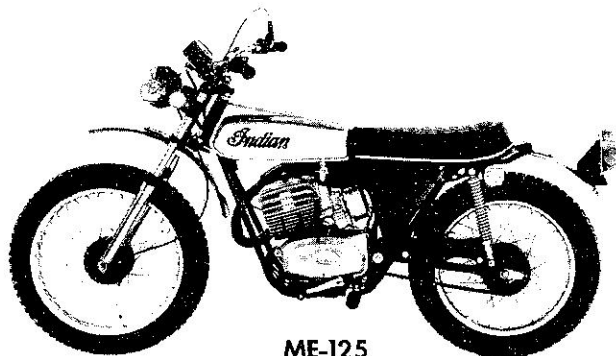

ME-125

ENGINE 125/5

BORE & STROKE..... 55MM X 52MM
DISPLACEMENT..... 123.48cc
CRANKSHAFT HP.... .19HP @ 7200RPM
IGNITION..... MAGNETO 33W-6V
IGNITION TIMING... 2.1MM B.T.D.C.
POINT GAP..... .014 TO .016
CARBURETOR..... DELL'ORTO-25MM
TRANSMISSION..... 5 SPEED
OIL CAPACITY..... 48 OZ.

FRAME

WHEELBASE..... 50"
DRY WEIGHT..... 182 POUNDS
FRONT FORKS..... HYDRAULIC
FORK OIL CAPACITY..... 4 3/4 OZ.
REAR SHOCKS..... HYDRAULIC
FUEL TANK CAPACITY.... 1.6 GALLON
FRONT TIRE..... 3:00 X 19"
REAR TIRE..... 3:50 X 17"
GROUND CLEARANCE..... 8 1/2"