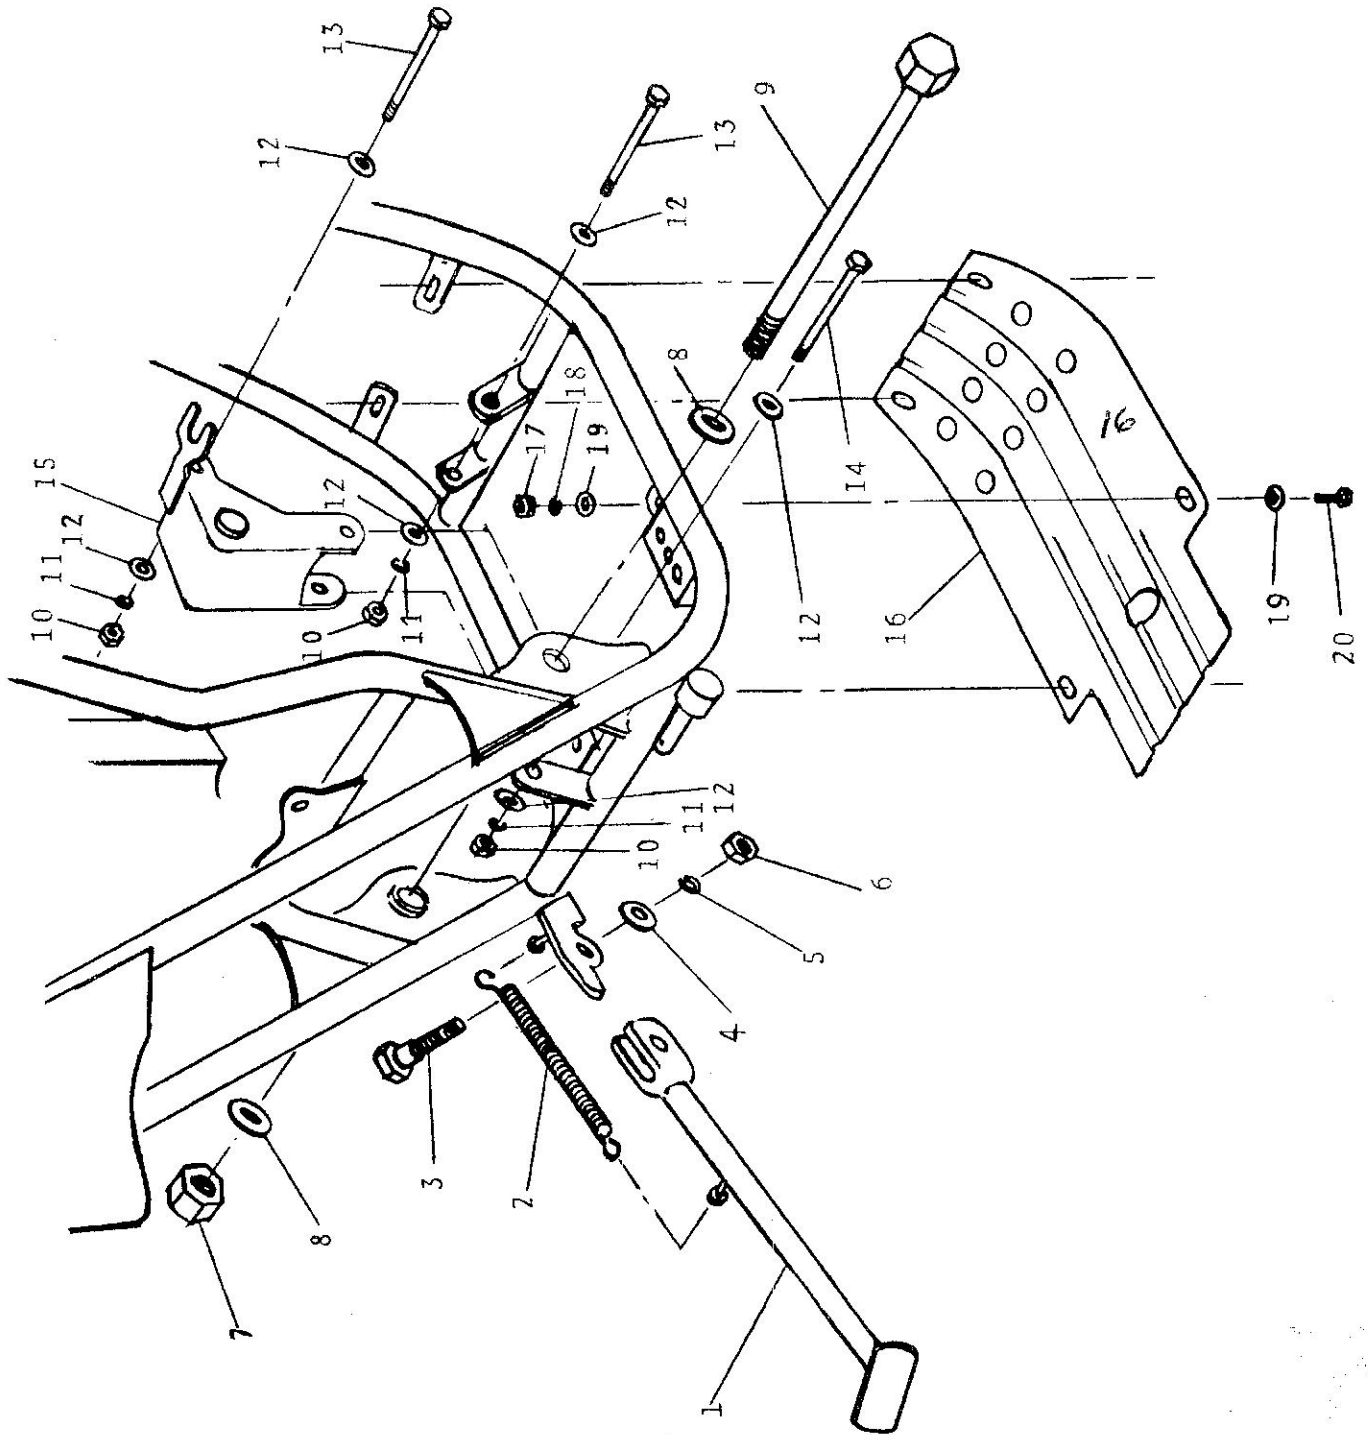

## ENGINE MOUNT ASSEMBLY

Index No.	Part Number	Units/ Assy	Description	Cost	list price
1	11104179	1	KICK STAND		
2	74-0240	1	KICK SPRING		
3	74-0241/1	1	BOLT		
4	74-0243	1	FLAT WASHER		
5	11104291	1	LOCK WASHER		
6	74-0242	1	NUT		
7	11104177	1	SWING ARM NUT, 15MM		
8	74-0063	2	FLAT WASHER, 15MM		
9	11104176	1	SWING ARM BOLT, 15MM		
10	11104144	3	NUT, 8MM		
11	11104145	3	LOCK WASHER, 8MM		
12	11104146	6	FLAT WASHER, 8MM		
13	11004003	2	BOLT, 8MM ME-74		
13	11104199	2	BOLT, 8MM ME-76		
13	12004003	2	BOLT, 8MM ME-100		
13	13004012	2	BOLT, 8MM ME-125		
14	11004002	1	BOLT, 8MM ME-74		
14	11104198	1	BOLT, 8MM ME-76		
14	12004002	1	BOLT, 8MM ME-100		
14	13004011	1	BOLT, 8MM ME-125		
15	11004001	1	ENGINE MOUNT ME-74		
15	11104197	1	ENGINE MOUNT ME-76		
15	12004001	1	ENGINE MOUNT ME-100		
15	13004010	1	ENGINE MOUNT ME-125		
16	11104250	1	SKIP PLATE		
17	74-0130	4	NUT, 6MM		
18	74-0020	4	LOCK WASHER, 6MM		
19	74-0128	8	FLAT WASHER, 6MM		
20	74-0127	4	BOLT, 6X17MM		