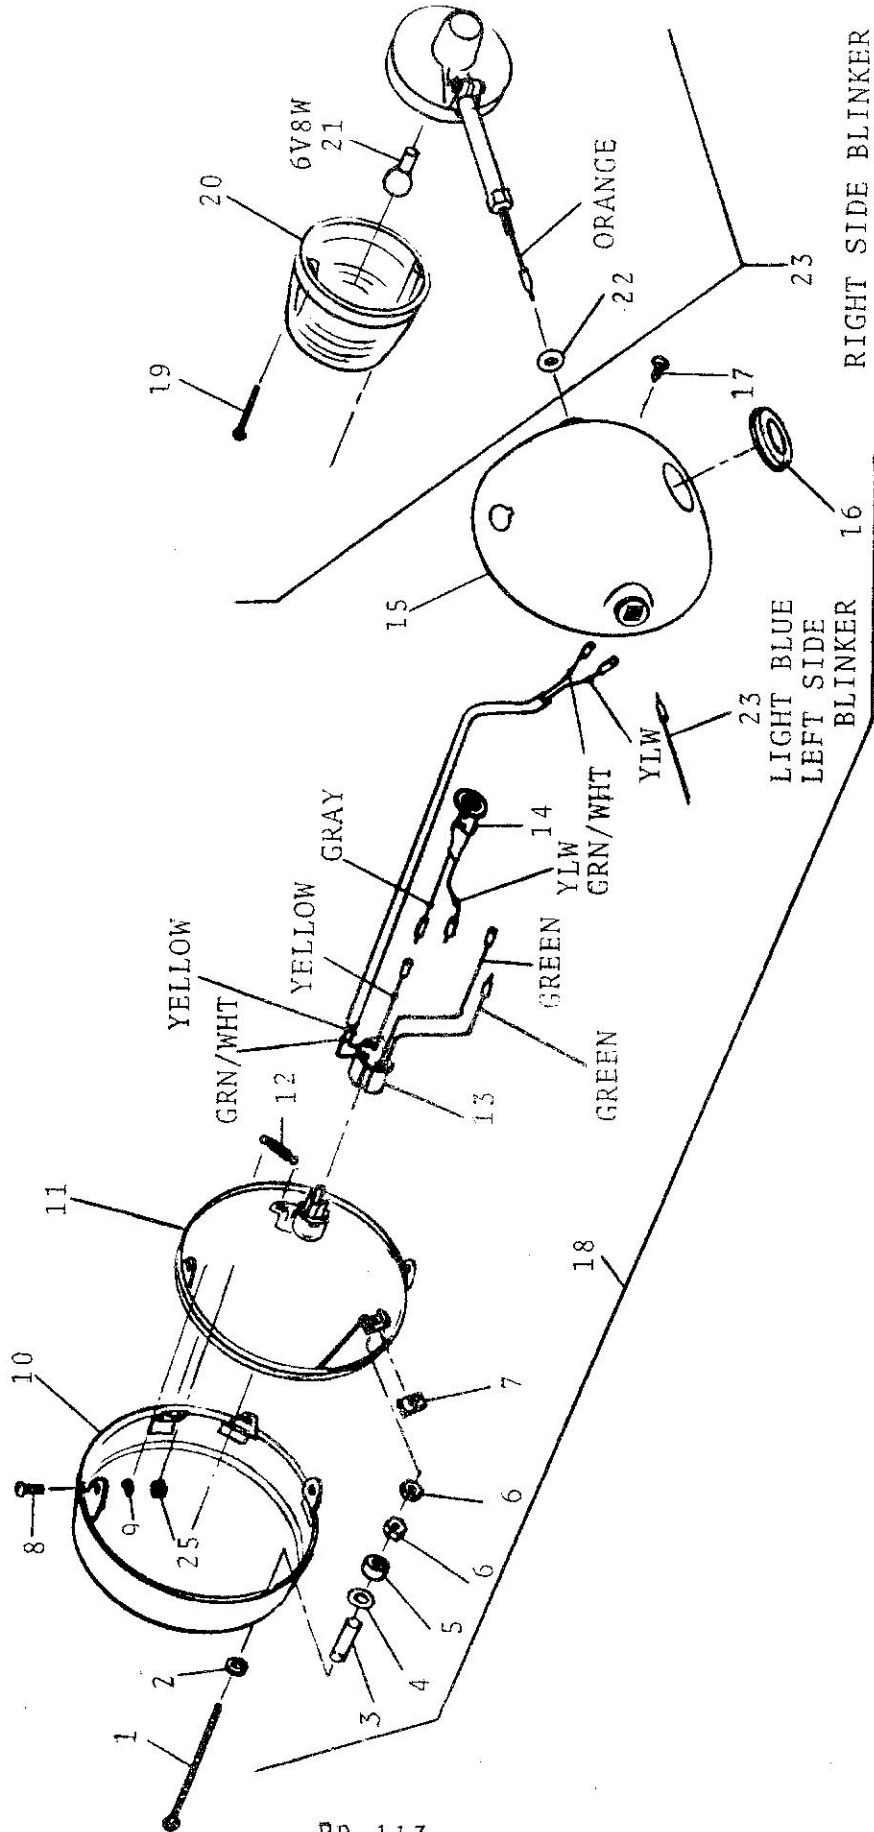

FIG. #16

HEADLIGHT & FRONT BLINKER ASSEMBLY

PB-113

FIG. #17

HIGH/LOW BEAM SWITCH ASSEMBLY

Index No.	Part Number	Units/ Assy	Description	Cost	list price
1	11105011	1	HIGH/LOW SWITCH		
2	11104283	2	SCREW, 4X24MM		
3	74-0158	2	CABLE TIE		
4	11105059	1	PLUG		
	<u>FIG. #18</u>		<u>SPEEDOMETER & IGNITION SWITCH ASSY.</u>		
1	11105018	2	KEY #3533		
1	11105019	2	KEY # (SPECIFY NO. ON IGNITION SWITCH)		
1	11105020	2	KEY # (SPECIFY NO. ON IGNITION SWITCH)		
1	11105021	2	KEY # (SPECIFY NO. ON IGNITION SWITCH)		
2	11105017	1	IGNITION SWITCH COMP.		
3	11105030	1	SPEEDOMETER BODY		
4	11105032	1	MOUNTING BRACKET		
5	11105033	2	RUBBER GROMMET		
6	11104061	2	FLAT WASHER, 6MM		
7	74-0020	2	LOCK WASHER, 6MM		
8	74-0130	2	NUT, 6MM		
9	11105031	1	CABLE		
10	11105012	1	WIRING HARNESS		
11	11105013	3	INDICATOR BULB, 6V 15W