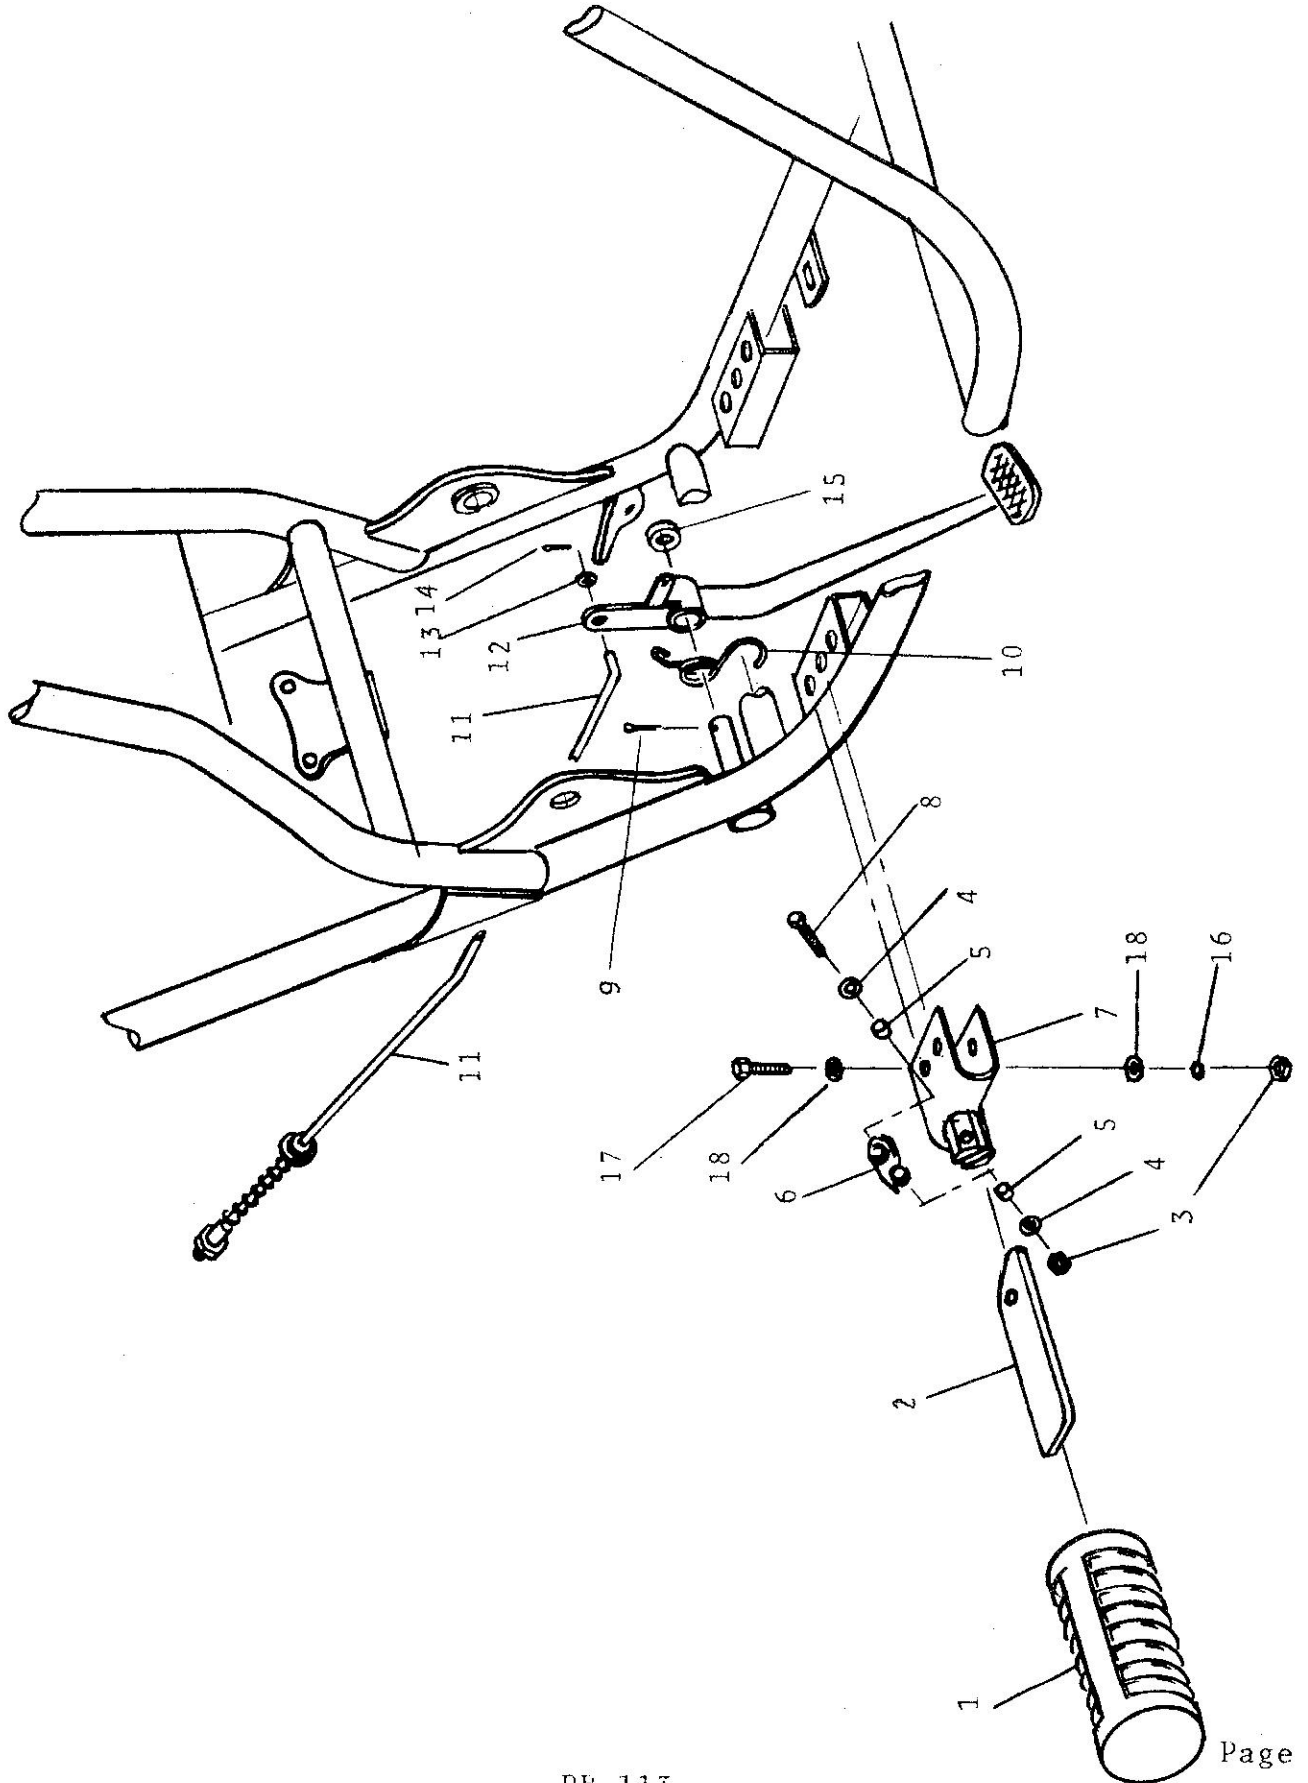

## FOOT PEG ASSEMBLY

Index No.	Part Number	Units/ Assy	Description	Cost	list price
1	74-0271	2	FOOT PEG RUBBER		
2	74-0223/1	2	FOOT PEG BLADE		
3	74-0226/1	6	NUT, 8MM		
4	74-0227/1	4	FLAT WASHER, 8X22MM		
5	74-0229/1	4	SPACER		
6	74-0228/1	2	SPRING		
7	11104134	1	LEFT HAND MOUNTING BRACKET		
7	11104135	1	RIGHT HAND MOUNTING BRACKET		
8	74-0225/1	2	BOLT, 8X50MM		
9	11104192	1	COTTER PIN, 3/32X1"		
10	74-0217	1	SPRING		
11	11104183	1	BRAKE ROD		
12	11104190	1	BRAKE PEDAL		
13	74-0128	1	FLAT WASHER		
14	74-0222	1	COTTER PIN, 1/16X1"		
15	11104189	1	WASHER, 13MM		
16	11104142	4	LOCK WASHER, 8MM		
17	11104140	4	BOLT, 8X43MM		
18	11104143	4	FLAT WASHER, 8MM		