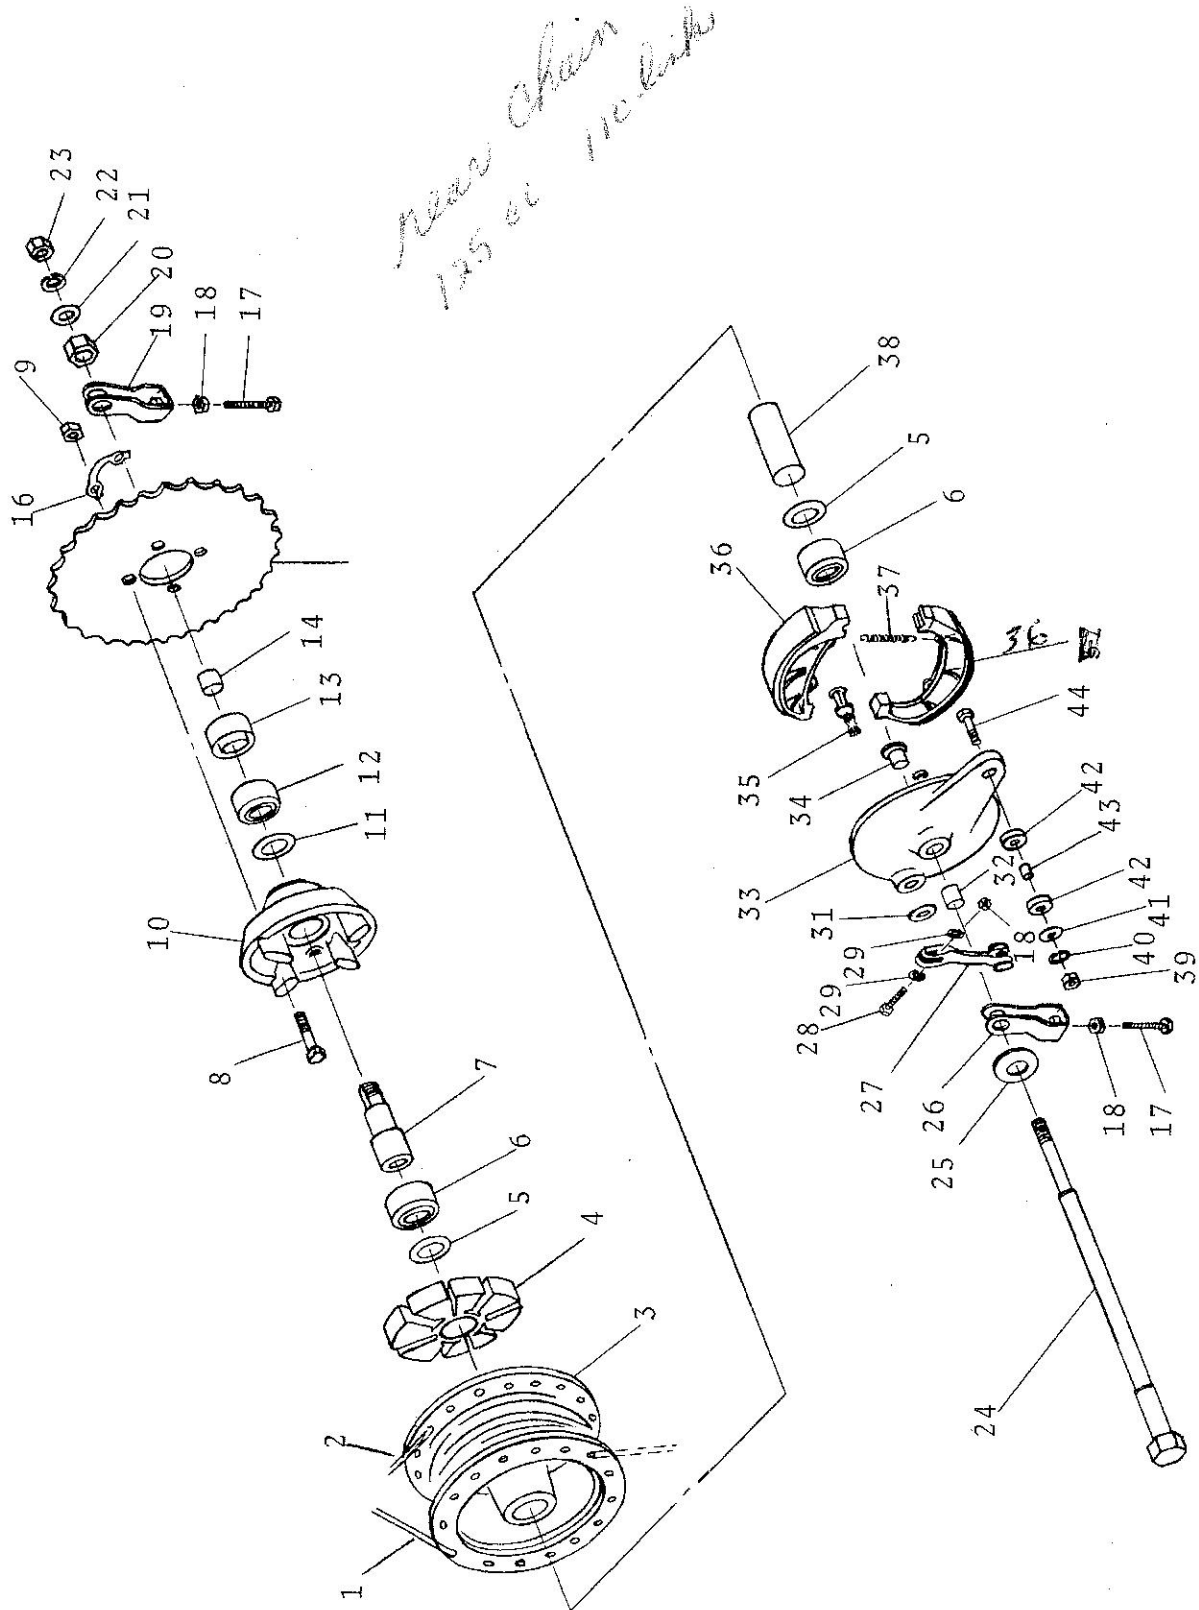

FIG. #20

HUB ASSY. FOR ME100-125

(CUSH DRIVE HUB ONLY)

Index No.	Part Number	Units/ Assy	Description	Cost	list price
1	13004040	18	SPOKE, OUTER		
2	13004041	18	SPOKE, INNER		
3	13004042	1	HUB, BODY		
4	13004043	1	CUSH DRIVE RUBBER		
5	13004044	2	SHIM		
6	13004045	2	BEARING, HUB		
7	13004046	1	SUPPORT HUB SPACER		
8	13004047	4	SPROCKET BOLT		
9	13004048	4	SPROCKET, NUT		
10	13004049	1	SPROCKET HUB SUPPORT		
11	13004050	1	SHIM		
12	13004051	1	BEARING, HUB SUPPORT		
13	13004052	1	SEAL		
14	13004053	1	SPACER		
15	13004054	1	SPROCKET 38T STANDARD ME125		
15	13004055	1	SPROCKET 50T ME100		
15	13004084	1	SPROCKET 40T		
15	13004085	1	SPROCKET 42T		
15	13004086	1	SPROCKET 44T		
15	13004087	1	SPROCKET 52T		
15	13004088	1	SPROCKET 54T		
15	13004089	1	SPROCKET 56T		
16	13004056	2	LOCKING TAB		
17	13004057	2	BOLT 6MM		
18	13004058	3	NUT 6MM		
19	62-74-0067	1	CHAIN ADJUSTER R.H. SIDE		
20	13004059	1	NUT, SUPPORT HUB SPACER		
21	13004060	1	WASHER		
22	13004061	1	LOCK WASHER		
23	13004062	1	AXLE NUT		
24	13004063	1	AXLE		
25	13004064	1	WASHER		
26	13004065	1	CHAIN ADJUSTER L.H.		
27	13004066	1	BRAKE ARM		
28	13004067	1	BOLT 6MM		
29	13004068	2	LOCK WASHER 6MM		
31	13004070	1	FLAT WASHER		
32	13004071	1	SPACER		
33	13004072	1	BACKING PLATE		
34	13004073	1	BUSHING, SPACER		
35	13004074	1	BRAKE CAM		
36	13004075	2	BRAKE SHOE		
37	13004076	2	SPRING		
38	13004077	1	SPACER, INNER BEARING		
39	13004078	1	NUT		
40	13004079	1	LOCK WASHER		
41	13004080	1	WASHER		
42	13004081	2	RUBBER GROMMET		
43	13004082	1	SPACER		
44	13004083	1	BOLT