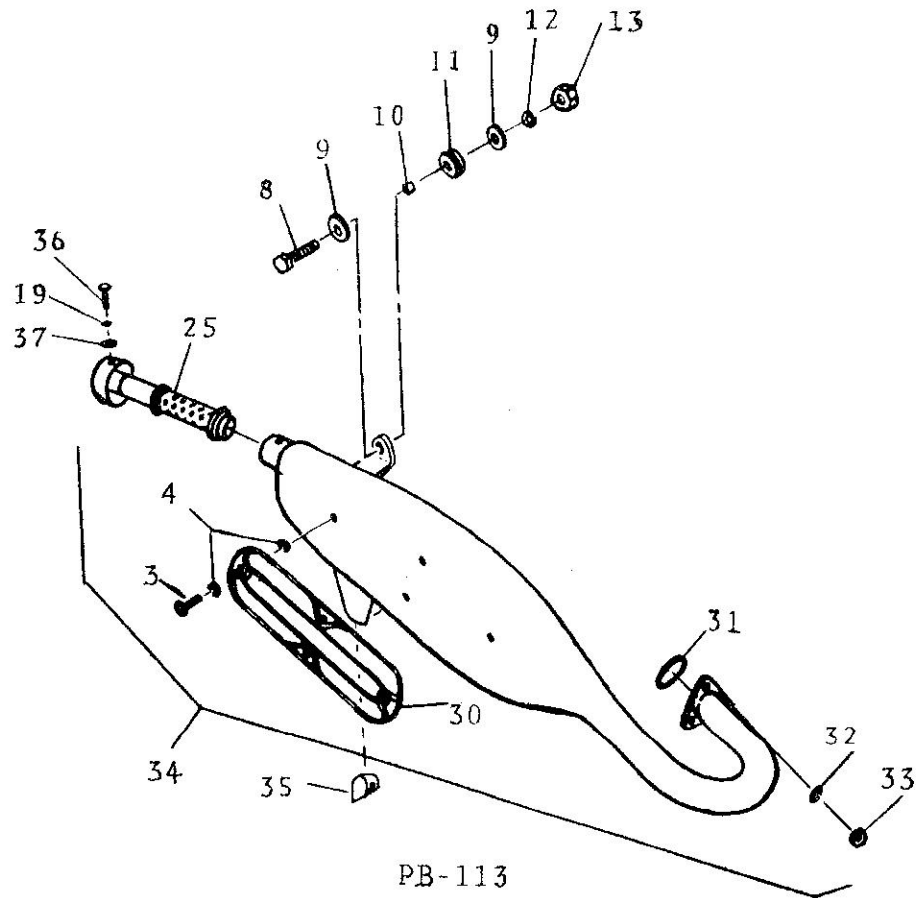

ME-125 PIPE ASSEMBLY