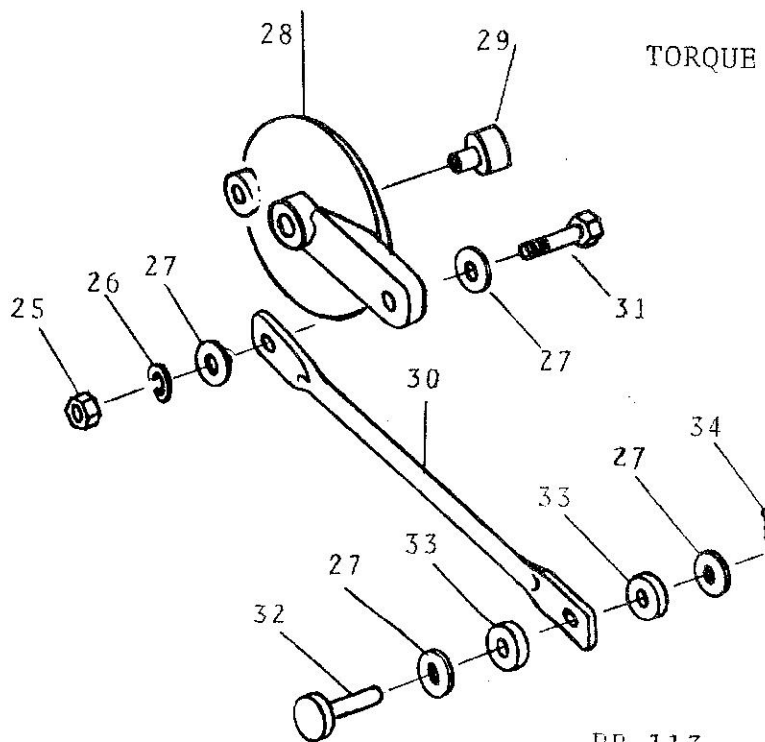

## REAR WHEEL ASSEMBLY

Index No.	Part Number	Units/ Assy	Description	Cost	list price
1	74-0101	1	BACKING PLATE		
2	74-0088	1	BRAKE CAM		
3	74-0080	2	SPRING		
4	74-0079	1	SHOES		
		set			
5	74-0073	2	WHEEL BEARINGS		
6	74-0074	2	SHIM		
7	74-0075	1	BEARING SPACER		
8	74-0071	4	CUSH DRIVE BOLT		
9	74-0092	1	REAR HUB BODY		
10	11104153	1	17" RIM		
11	11104156	18	OUTER SPOKE		
12	74-0091	36	NIPPLE		
13	11104155	18	INNER SPOKE		
14	350X17	1	TIRE, TRIALS		
15	350X17	1	TUBE		
16	11104154	1	RIM STRAP		
17	74-0076	2	LOCK TAB		
18	74-0072	4	SPROCKET NUT		
19	74-0077	1	SNAP RING		
20	740070138	1	38T STD ME-74, 76, & 125		
20	740070134	1	34T		
20	740070136	1	36T		
20	740070140	1	40T		
20	740070145	1	45T		
20	740070148	1	48T		
20	740070150	1	50T STD ME-100		
21	11004006	1	420 CHAIN ME-74		
21	11104256	1	420 CHAIN ME-76		
21	12004006	1	420 CHAIN ME-100		
21	13004015	1	420 CHAIN ME-125		
22	420/1	1	MASTER LINK		
22	428/1	1	MASTER LINK		
23	11104040	1	BACK PLATE ASSEMBLY		
24	11104152	1	REAR WHEEL ASSEMBLY		
			<u>TORQUE ROD ASSEMBLY</u>		
25	11104166	1	BOLT		
26	11104295	1	LOCK WASHER		
27	11104167	4	FLAT WASHER		
28	11104162	1	BACKING PLATE FLOATING		
29	11104163	1	BUSHING		
30	11104164	1	TORQUE ROD		
31	11104165	1	BOLT		
32	11104171	1	PIN		
33	11104170	2	RUBBER GROMMET		
34	11104169	1	COTTER PIN		

FIG. #9

REAR WHEEL ASSEMBLY

*0894*

*rear chain  
135cc = 116 links*

TORQUE ROD ASSEMBLY