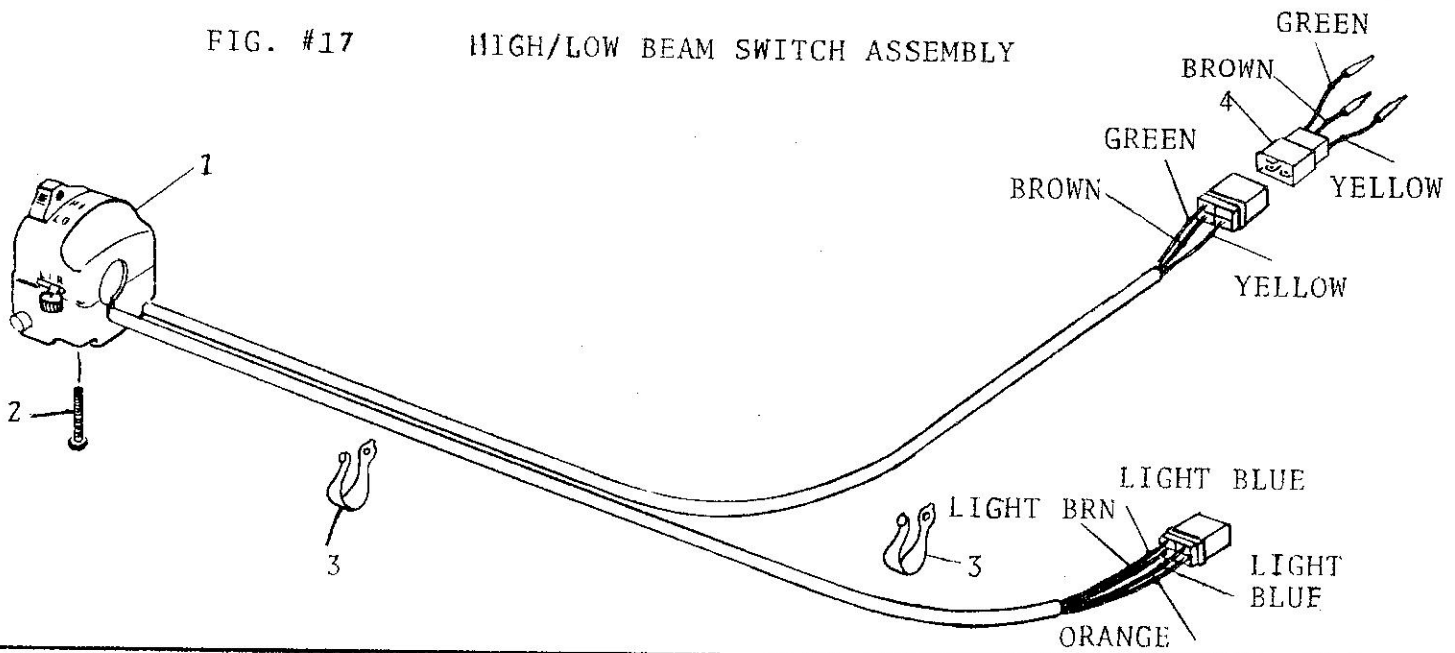

FIG. #17

HIGH/LOW BEAM SWITCH ASSEMBLY

FIG. #18